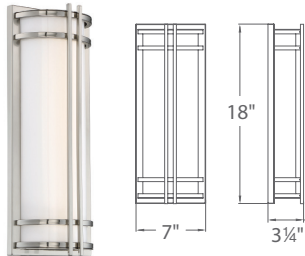

SKYSCRAPER – model: WS-W686

MODERN FORMS

LED Exterior Sconce

WS-W68612

WS-W68618

WS-W68627

Fixture Type:

Catalog Number:

Project: _____

Location: _____

PRODUCT DESCRIPTION

Elevate your space. A classic architectural design thoughtfully engineered for robustness to withstand commercial use for interiors or exteriors. A UV stabilized acrylic diffuser and marine grade stainless steel structure complete this specification-grade wall mount luminaire. Available in either bronze or stainless steel finish.

FEATURES

- Mount vertically or horizontally
- ADA compliant, low profile design
- ETL & cETL wet location listed, IP65 rated
- CEC Title 24 Compliant
- F1 rated acrylic
- SS - 316 marine grade, stainless steel construction
BZ - Aluminum construction
- Full range dimming when used with compatible dimmers*
- No transformer or driver required
- 277V option available (special order)
- 80,000 hour rated life
- Color Temp: 3000K (2700K / 3500K available special order)
- CRI: 90

ORDER NUMBER

Model	Height	Wattage	Voltage	LED Lumens	Delivered Lumens	Finish
WS-W68612	12"	12W		605	418	BZ Bronze  SS Stainless Steel 
WS-W68618	18"	19W	120V	1098	741	
WS-W68627	27"	24W		1272	880	

Example: **WS-W68612-BZ**