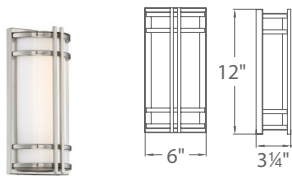

SKYSCRAPER – model: WS-W686

MODERN FORMS

LED Exterior Sconce

WS-W68612

WS-W68618

WS-W68627

Fixture Type:

Catalog Number:

FEATURES

- Mount vertically or horizontally
- ADA compliant, low profile design
- ETL & cETL wet location listed, IP65 rated
- CEC Title 24 Compliant
- F1 rated acrylic
- SS - 316 marine grade, stainless steel construction
BZ - Aluminum construction
- Full range dimming when used with compatible dimmers*
- No transformer or driver required
- 277V option available (special order)
- 80,000 hour rated life
- Color Temp: 3000K (2700K / 3500K available special order)
- CRI: 90

ORDER NUMBER

Model	Height	Wattage	Voltage	LED Lumens	Delivered Lumens	Finish
WS-W68612	12"	12W		605	418	BZ Bronze  SS Stainless Steel 
WS-W68618	18"	19W	120V	1098	741	
WS-W68627	27"	24W		1272	880	

Example: **WS-W68612-BZ**