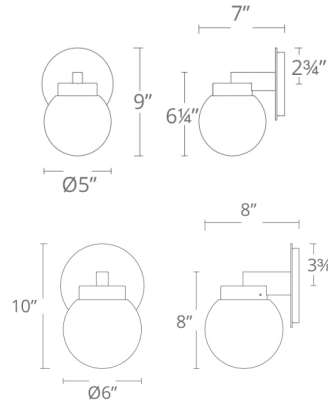

Fixture Type:

Catalog Number:

Project:

Location: