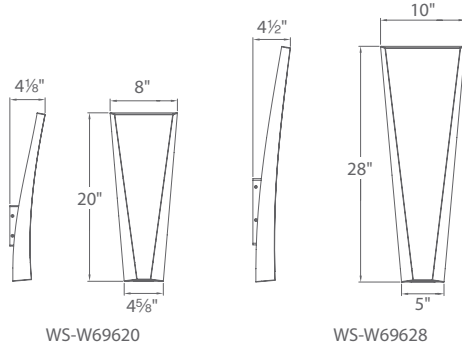

BIG V – model: WS-W696

LED Interior & Exterior Sconce

Fixture Type:

Catalog Number:

Project: _____

Location: _____

PRODUCT DESCRIPTION

Sometimes, the name says it all. More impressive in real life, this monolith of a vaulted sconce will light a façade and make a great, big, bold design statement.

FEATURES

- ETL & cETL wet location listed, IP65 rated
- Up & down light
- Aluminum construction
- Full range dimming when used with compatible dimmers
- Driver located in canopy
- Universal driver (120V-220V-277V)
- 55,000 hour rated life
- Color Temp: 3000K
- CRI: 90

SPECIFICATIONS

Construction: Aluminum construction.

Light Source: High output LED.

Finish: Graphite (GH), Bronze (BZ).

Standards: ETL & cETL damp location listed. IP65 rated.

ORDER NUMBER

Model	Height	Wattage	Voltage	LED Lumens	Delivered Lumens	Finish
WS-W69620	20"	23W	120V-220V-277V	1478	1249	GH Graphite
WS-W69628	28"	28W		1673	1344	BZ Bronze

Example: **WS-W69620-GH**

modernforms.com
Phone (800) 526.2588
Fax (800) 526.2585

Headquarters/Eastern Distribution Center
44 Harbor Park Drive
Port Washington, NY 11050

Central Distribution Center
1600 Distribution Ct
Lithia Springs, GA 30122

Western Distribution Center
1750 Archibald Avenue
Ontario, CA 91760