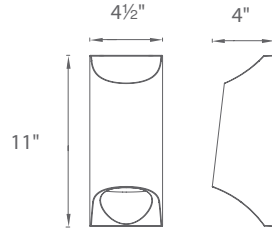

MEGA- model: WS-W706

LED Exterior Sconce

Fixture Type:

Catalog Number:

Project: _____

Location: _____

PRODUCT DESCRIPTION

A purposeful asymmetrical wall mounted up or down light design brightly illuminates walkways and provides security with an attractive simple architectural form.

ORDER NUMBER

Model	Height	Wattage	Voltage	LED Lumens	Delivered Lumens	Finish
WS-W70612	11"	25W	120V-220V-277V	845	610	BZ Bronze 

Example: **WS-W70612-BZ**

SPECIFICATIONS

Construction: Aluminum

Light Source: High output LED.