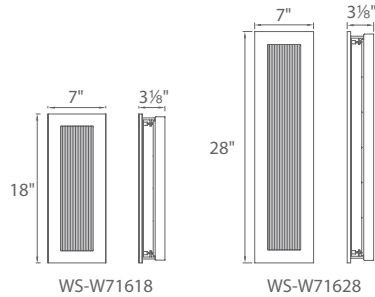

OATH – model: WS-W716

LED Interior & Exterior Sconce

Fixture Type:

Catalog Number:

Project: _____

Location: _____

PRODUCT DESCRIPTION

Bronze framed art glass becomes a simple but clever transitional wall sconce for both interiors and exteriors. With the warmth of natural elements, the Oath promises continuity across American architectural styles from prairie to saltbox to craftsman.

FEATURES

- Mount vertically or horizontally
- ADA compliant, low profile design
- ETL & cETL wet location listed, IP65 rated
- Aluminum construction with laminated glass
- Full range dimming when used with compatible dimmers
- No transformer or driver required
- 277V option available (special order)
- 80,000 hour rated life
- Color Temp: 3000K
- CRI: 90

SPECIFICATIONS

Construction: Aluminum construction with laminated glass.

Light Source: High output LED.

Finish: Bronze (BZ).

Standards: ETL & cETL damp location listed. IP65 rated. CEC Title 24.

ORDER NUMBER

Model	Height	Wattage	Voltage	LED Lumens	Delivered Lumens	Finish
WS-W71618	18"	12W	120V	576	161	BZ Bronze
WS-W71628	28"	36W		2094	586	

Example: **WS-W71618-BZ**

For 277V special order, add an "F" before the finish: **WS-W71618F-BZ**

modernforms.com
Phone (800) 526.2588
Fax (800) 526.2585

Headquarters/Eastern Distribution Center
44 Harbor Park Drive
Port Washington, NY 11050

Central Distribution Center
1600 Distribution Ct
Lithia Springs, GA 30122

Western Distribution Center
1750 Archibald Avenue
Ontario, CA 91760