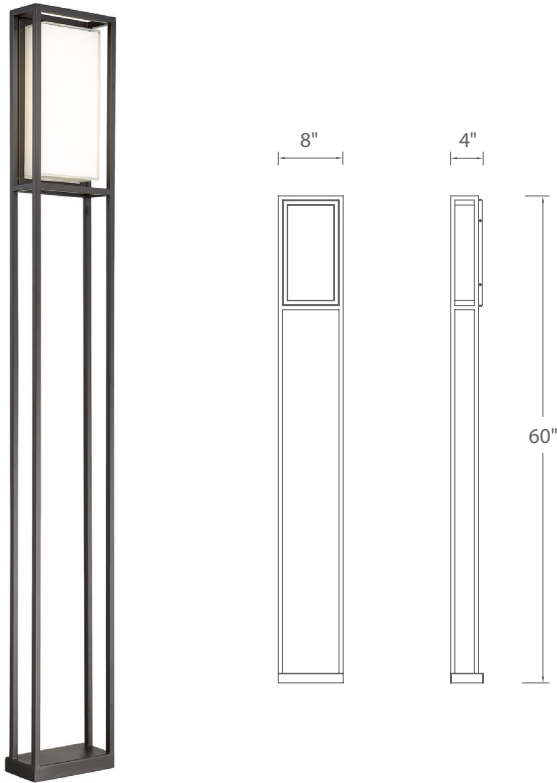

# FRAMED – model: WS-W73660

## LED Interior & Exterior Sconce

Fixture Type:

Catalog Number:

Project: \_\_\_\_\_

Location: \_\_\_\_\_

### PRODUCT DESCRIPTION

An eminent contemporary architectural design, sleek lines embrace mitered glass. This bold ADA compliant structure accentuates wall height for a dramatic impression throughout the space.

### SPECIFICATIONS

**Construction:** White mitered glass.

**Light Source:** High output LED.

**Finish:** Bronze (BZ).

**Standards:** ETL & cETL wet location listed. ADA compliant.