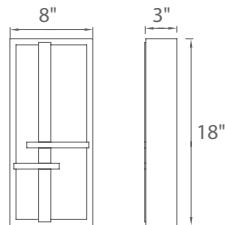

INTERSECT – model: WS-W756

LED Exterior Sconce

Fixture Type:

Catalog Number:

Project: _____

Location: _____

PRODUCT DESCRIPTION

Intersecting lines and framed glass backlit with optimal LED illumination. Adapts to be mounted both horizontally and vertically in either orientation. A clean design appropriate for both commercial and residential environments as an interior or exterior wall mount fixture.

FEATURES

- Mount vertically or horizontally
- ADA compliant, low profile design
- ETL & cETL wet location listed, IP65 rated
- Aluminum construction screened white glass
- Full range dimming when used with compatible dimmers*
- No transformer or driver required
- 277V option available (special order)
- 50,000 hour rated life
- Color Temp: 3000K (2700K / 3500K available special order)
- CRI: 90

SPECIFICATIONS

Construction: Aluminum with screened white glass

Light Source: High output LED.

Finish: Brushed Aluminum (AL), Bronze (BZ),

Standards: ETL & cETL wet location listed IP 65. ADA compliant.

ORDER NUMBER

Model	Height	Wattage	Voltage	LED Lumens	Delivered Lumens	Finish
WS-W75618	18"	19W	120V	1609	443	AL <i>Brushed Aluminum</i> BZ <i>Bronze</i>

Example: **WS-W75618-AL**

For 277V special order, add an "F" before the finish: **WS-W75618F-AL**

For 2700K add "-27"; 3500K add "-35" before the finish: **WS-W75618-35-AL**

modernforms.com
Phone (800) 526.2588
Fax (800) 526.2585

Headquarters/Eastern Distribution Center
44 Harbor Park Drive
Port Washington, NY 11050

Central Distribution Center
1600 Distribution Ct
Lithia Springs, GA 30122

Western Distribution Center
1750 Archibald Avenue
Ontario, CA 91760