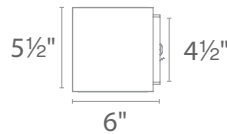

BLOC – model: WS-W92

LED Exterior Sconce

WS-W9201 / WS-W9202

Fixture Type:

Catalog Number:

Project: _____

Location: _____

PRODUCT DESCRIPTION

Bold geometry and seamless forms with robust illumination for today's modern interiors and exteriors. Sleek die-cast aluminum construction reveals a silk-screened glass diffuser that renders upward and downward illumination. Also available for ceiling flush mounted luminaires, see pages 226.

FEATURES

- ETL & cETL wet location listed, IP66 rated
- No visible hardware
- Up & down light
- WS-W9201 is Energy Star® rated & Dark Sky Friendly
- Listed for use in closets
- Driver located inside fixture
- Mounts in any direction
- Full range dimming when used with compatible dimmers*
- Universal driver (120V-220V-277V)
- 60,000 hour rated life
- Color Temp: 3000K 2700K / 4000K available special order
- CRI: 90

SPECIFICATIONS

Construction:

Light Source: High output LED.

Finish: Brushed Aluminum (AL), Black (BK), Bronze (BZ), White (WT)

Standards: ETL & cETL wet location listed IP 66. WS-W9201 is Energy Star® rated.

ORDER NUMBER

	Type	Model	Wattage	LED Lumens	Delivered Lumens	Finish
	Down Light	WS-W9201	16.5W	1167	945	AL <i>Brushed Aluminum</i> BK <i>Black</i> BZ <i>Bronze</i> WT <i>White</i>
	Up & Down Light	WS-W9202	30.5W	2334	1930	

Example: **WS-W9202-AL**

For 2700K add "-27"; 4000K add "-40" before the finish: **WS-W9201-40-WT**

modernforms.com
Phone (800) 526.2588
Fax (800) 526.2585

Headquarters/Eastern Distribution Center
44 Harbor Park Drive
Port Washington, NY 11050

Central Distribution Center
1600 Distribution Ct
Lithia Springs, GA 30122

Western Distribution Center
1750 Archibald Avenue
Ontario, CA 91760