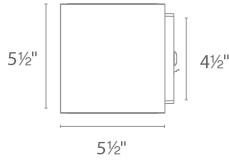

BLOC LED Outdoor

WS-W9201/WS-W9202

MODERN FORMS

Dark Sky Friendly
WS-W9201