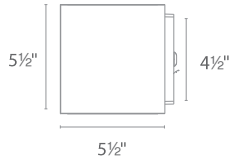

Up & Down
WS-W9202