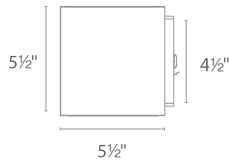

Up & Down
WS-W9202