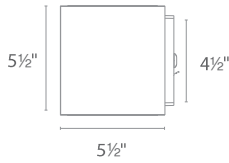

BLOC LED Outdoor

WS-W9201/WS-W9202

MODERN FORMS

Dark Sky Friendly
WS-W9201