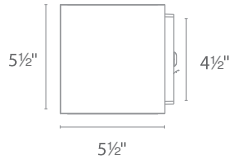

Up & Down
WS-W9202