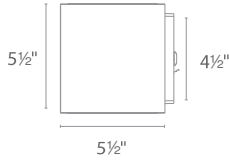

BLOC LED Outdoor

WS-W9201/WS-W9202

MODERN FORMS

Dark Sky Friendly
WS-W9201