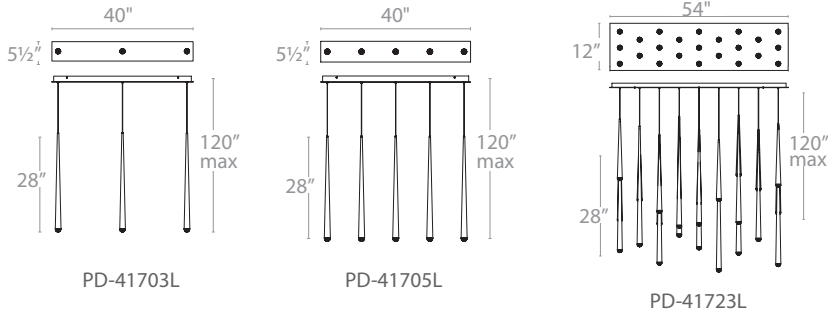

CASCADE – model: PD-417

LED Interior Chandeliers

Fixture Type:

Catalog Number:

Project:

Location:

PRODUCT DESCRIPTION

A new matte black finish updates the original Cascade design for a more refined take on minimalist glam. Each pendant illuminates beautifully while the jeweled crystal caps, expertly hand-cut, punctuate each piece like a chic yet understated exclamation of luxury. Suspended alone, in pairs or in multiples as a chandelier, Cascade captures the imagination and makes an alluring presentation in restaurants, hotel atriums and residences alike.

SPECIFICATIONS

Construction: Aluminum and K-2 Hand cut clear crystal

Light Source: High output LED.

Finish: Polished Nickel (PN)

Standards: ETL & cETL damp location listed. CEC Title 24.

FEATURES

- CEC Title 24 Compliant
- ETL & cETL damp location listed
- Hand cut clear crystal
- Driver located in standard 4" junction box
- Universal driver (120V-220V-277V)
- Full range dimming when used with compatible dimmers*
- 60,000 hour rated life
- Color Temp: 3500K
- CRI: 90

	# of lights	Wattage	Voltage	LED Lumens	Delivered Lumens	Finish
PD-41703L	3 lights	23W		1380	1185	PN Polished Nickel 
PD-41705L	5 lights	38W	120V-277V	2300	1975	
PD-41723L	23 lights	173W		10575	9050	

Example: **PD-41705L-PN** As shown