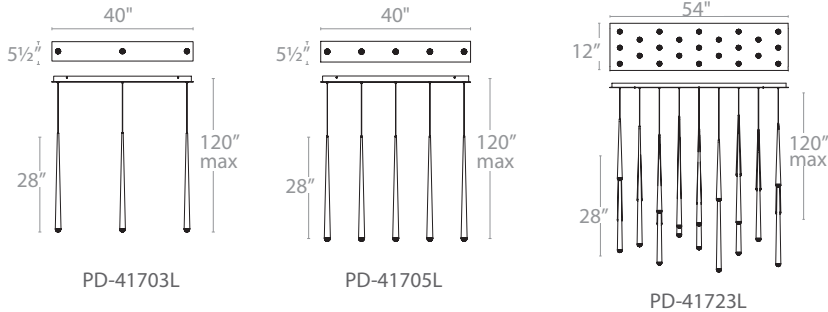

Fixture Type:

Catalog Number:

Project:

Location: