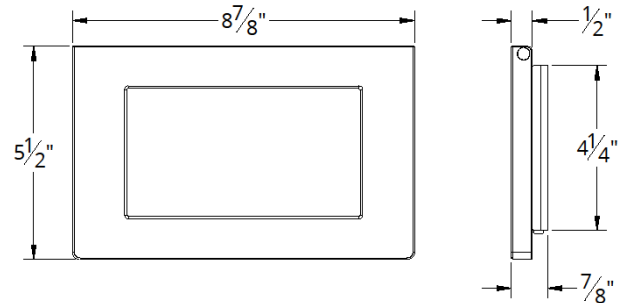

Wi-Fi Touch Panel Wall Control

F-TS

MODERN FORMS
SMART FANS

PRODUCT DESCRIPTION

Wi-Fi Touch Panel Wall Control is the ultimate in smart fan control. Perfect for showroom demonstrations, the Wi-Fi Touch Panel Wall Control features Android technology encased in a sleek, ultra-thin touch screen tablet with Wi-Fi and Bluetooth 4.0 connectivity. Wi-Fi Touch Panel Wall Control comes pre-loaded with the Modern Forms app.

SPECIFICATIONS

CPU: A33/RK3126C, Quad Core – 1.2GHz
Display: 1024x600
Ram: 1GB
Flash Storage: 8GB
Operating System: Android OS 6.0
Battery Composition: 2500mAh/3.7V Lithium
Wi-Fi: Wi-Fi 802.11 b/g/n

FEATURES

- Sold separately
- Installs over standard junction box
- Includes wall mount case
- Two color options
- Pre-loaded with Modern Forms app
- Perfect for showroom demonstrations, property managers in hospitality, or in commercial applications
- Wi-Fi range: up to 150 ft from router*

*Results may vary based on application and surroundings

ORDER NUMBER

Model	Finish
F-TS	BK <i>Black</i>
	WT <i>White</i>

Example: **F-TS-BK**

modernforms.com
Phone (866) 810.6615
Fax (800) 526.2585

Headquarters/Eastern Distribution Center
44 Harbor Park Drive
Port Washington, NY 11050

Central Distribution Center
1600 Distribution Ct
Lithia Springs, GA 30122

Western Distribution Center
1750 Archibald Avenue
Ontario, CA 91760