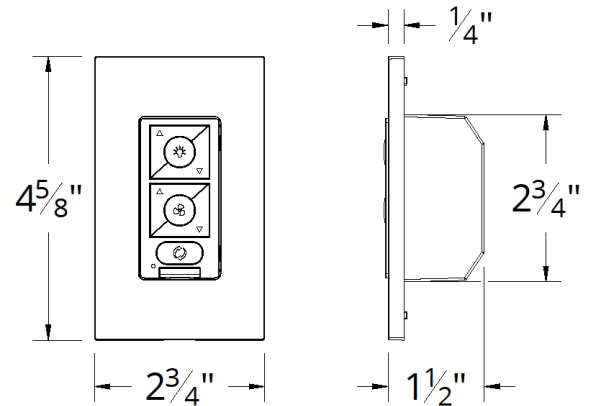

RF Wall Control

F-WC

MODERN FORMS
SMART FANS

PRODUCT DESCRIPTION

Control fan speed and light brightness, and switch between Summer and Winter Modes from up to 30 feet away. One RF Wall Control comes standard with each Modern Forms Smart Fan. Additional RF Wall Controls can be purchased separately for multiple location control.