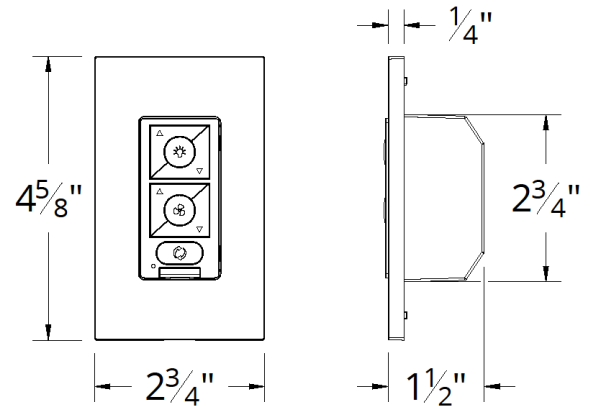

RF Wall Control

F-WC

MODERN FORMS
SMART FANS

PRODUCT DESCRIPTION

Control fan speed and light brightness, and switch between Summer and Winter Modes from up to 30 feet away. One RF Wall Control comes standard with each Modern Forms Smart Fan. Additional RF Wall Controls can be purchased separately for multiple location control.

SPECIFICATIONS

Input: 120 – 277VAC, 50/60Hz

Frequency: 315 MHz

RF Pairing Distance: Up to 30 ft from fan

Standards: Suitable for indoor use

FEATURES

- Included with Modern Forms Smart Fans
- 6 fan speeds
- Switch between Summer and Winter Modes
- Dims to 1%
- ON/OFF Switch
- Control up to 2 fans on one wall control
- More fans may be controlled at once using the Modern Forms app

ORDER NUMBER

Model	Finish
F-WC	WT White

Example: F-WC-WT

modernforms.com
Phone (866) 810.6615
Fax (800) 526.2585

Headquarters/Eastern Distribution Center
44 Harbor Park Drive
Port Washington, NY 11050

Central Distribution Center
1600 Distribution Ct
Lithia Springs, GA 30122

Western Distribution Center
1750 Archibald Avenue
Ontario, CA 91760