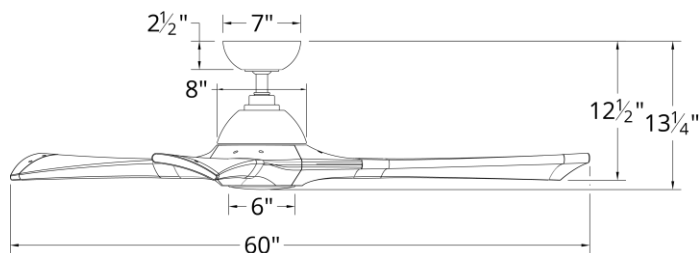

WOODY 60" Ceiling Fan
FR-W1814-60L

MODERN FORMS
SMART FANS

PRODUCT DESCRIPTION

With sturdy blades crafted from solid wood- properly treated to weather the outdoors- this smart fan is rugged refinement to the core. Take control of it with our exclusive Modern Forms app- features like Adaptive Learning make life easier every day by suggesting optimized schedules, while a powerful DC motor inside keeps things running smooth, quiet and up to 70% more efficient than traditional AC fans. Choose a bronze housing with dark walnut wood, matte black with distressed koa or graphite with weathered gray.

SPECIFICATIONS

- **Construction:** Aluminum
- **Blade:** 13° Pitch, 60" sweep, ABS
- **Downrod:** 1" O.D. x 4.5"H included
- **Mounting Slope:** Up to 30°
- **Lead Wire:** 80"
- **Hanging Weight:** 19 lbs
- **Total Power:** 61.5W
- **Standards:** ETL/cETL Wet Location listed

FEATURES

- 6 fan speeds through both Summer and Winter Modes
- Silent DC motor
- Optional LED light kit included
- Includes RF wall control
- Additional RF wall control for 3, 4-way control sold separately
- Compatible with Modern Forms app

LIGHT KIT PERFORMANCE

- **Light Source:** LED
- **Light Wattage:** 19.5
- **Dimming:** Integrated
- **Color Temperature:** 3000K
- **Rated Life:** 50,000 Hours
- **Standards:** Title 24 JA8-2016 compliant

ESTIMATED AIR PERFORMANCE

- **Airflow:** 8840 cubic ft per minute on high
- **Power:** 42 watts on high
- **Airflow Efficiency:** 209 cubic ft per minute per watt
- **Revolutions Per Minute:** 152 RPMs on high/93 RPMs on average

WIRELESS PERFORMANCE

- **RF Pairing Distance:** Up to 30 ft from fan
- **Wi-Fi Range:** Up to 150 ft*

ORDER NUMBER

Model	LED Lumens	Delivered Lumens	Housing	Blade
FR-W1814-60L	1600	887	BZ <i>Bronze</i>	DW <i>Dark Walnut</i>
			GH <i>Graphite</i>	WG <i>Weathered Gray</i>
			MB <i>Matte Black</i>	DK <i>Distressed Koa</i>

Example: **FR-W1814-60L-GH/MW**

*Results may vary based on application and surroundings.

modernforms.com
Phone (866) 810.6615
Fax (800) 526.2585

Headquarters/Eastern Distribution Center
44 Harbor Park Drive
Port Washington, NY 11050

Central Distribution Center
1600 Distribution Ct
Lithia Springs, GA 30122

Western Distribution Center
1750 Archibald Avenue
Ontario, CA 91760