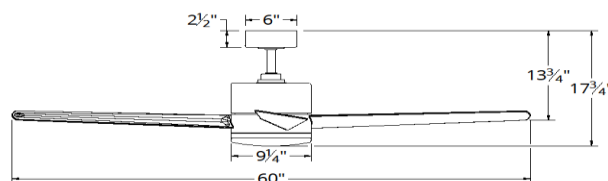

WINDFLOWER 60" Ceiling Fan

FR-W1815-60L

MODERN FORMS SMART FANS

PRODUCT DESCRIPTION

As bold and beautiful as a classic Holland windmill, this contemporary twelve-blade design is perfect for mid-sized and larger spaces with its 60 inch or 80 inch blade sweeps. Control everything from the palm of your hand with our Wi-Fi-connected Modern Forms app- no one else in the industry can match this combination of style and intuitive technology. Available in three sleek finishes, Windflower makes life easier and more beautiful every day.

SPECIFICATIONS

Construction: Aluminum
Blade: 12° Pitch, 60" sweep, ABS
Downrod: 1" O.D. x 6"H included
Mounting Slope: Up to 30°
Lead Wire: 80"
Hanging Weight: 34.5 lbs
Total Power: 72.5W
Standards: ETL/cETL Wet Location listed

FEATURES

- 6 fan speeds through both Summer and Winter Modes
- Silent DC motor
- Optional LED light kit included
- Includes RF wall control
- Additional RF wall control for 3, 4-way control sold separately
- Compatible with Modern Forms app

LIGHT KIT PERFORMANCE

Light Source: LED
Light Wattage: 23.5W
Dimming: Integrated
Color Temperature: 3000K
Rated Life: 50,000 Hours
Standards: Title 24 JA8-2016 compliant

ESTIMATED AIR PERFORMANCE

Airflow: 8840 cubic ft per minute on high
Power: 49 watts on high
Airflow Efficiency: 180 cubic ft per minute per watt
Revolutions Per Minute: 128 RPMs on high/84 RPMs on average

WIRELESS PERFORMANCE

RF Pairing Distance: Up to 30 ft from fan
Wi-Fi Range: Up to 150 ft*

ORDER NUMBER

Model	LED Lumens	Delivered Lumens	Housing		Blade	
FR-W1815-60L	2041	1080	GH	<i>Graphite</i>	DW	<i>Dark Walnut</i>
			MB	<i>Matte Black</i>	WG	<i>Weathered Gray</i>
			OB	<i>Oil Rubbed Bronze</i>	DK	<i>Distressed Koa</i>

Example: **FR-W1815-60L-GH/WG**

*Results may vary based on application and surroundings.

modernforms.com
Phone (866) 810.6615
Fax (800) 526.2585

Headquarters/Eastern Distribution Center
44 Harbor Park Drive
Port Washington, NY 11050

Central Distribution Center
1600 Distribution Ct
Lithia Springs, GA 30122

Western Distribution Center
1750 Archibald Avenue
Ontario, CA 91760