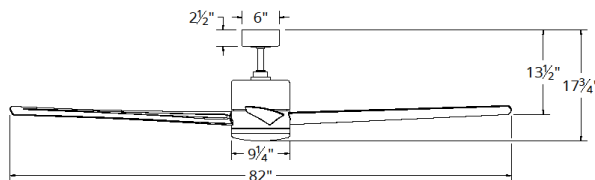

WINDFLOWER 80" Ceiling Fan

FR-W1815-80L

MODERN FORMS SMART FANS

PRODUCT DESCRIPTION

As bold and beautiful as a classic Holland windmill, this contemporary twelve-blade design is perfect for mid-sized and larger spaces with its 60 inch or 80 inch blade sweeps. Control everything from the palm of your hand with our Wi-Fi-connected Modern Forms app- no one else in the industry can match this combination of style and intuitive technology. Available in three sleek finishes, Windflower makes life easier and more beautiful every day.

SPECIFICATIONS

- Construction:** Aluminum
- Blade:** 12° Pitch, 80" sweep, ABS
- Downrod:** 1" O.D. x 6"H included
- Mounting Slope:** Up to 30°
- Lead Wire:** 80"
- Hanging Weight:** 42 lbs
- Total Power:** 74.5W
- Standards:** ETL/cETL Wet Location listed