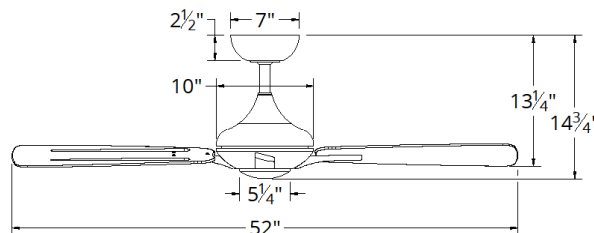

MYKONOS 52" Ceiling Fan
FR-W1819-52L

MODERN FORMS
SMART FANS

PRODUCT DESCRIPTION

You know a smart fan named after the Greek "Isle of Winds" is going to be timeless, and Mykonos delivers in spades. It's perfect for transitional spaces with its contrast finishes and streamlined look. Maximize control with the Modern Forms app, which can establish optimized schedules based on your behavior and reduce energy costs by connecting to your thermostat.

SPECIFICATIONS

- **Construction:** Aluminum
- **Blade:** 14° Pitch, 52" sweep, ABS
- **Downrod:** 1" O.D. x 4.5"H included
- **Mounting Slope:** Up to 30°
- **Lead Wire:** 80"
- **Hanging Weight:** 14 lbs
- **Total Power:** 45W
- **Standards:** ETL/cETL Wet Location listed

FEATURES

- 6 fan speeds through both Summer and Winter Modes
- Silent DC motor
- Optional LED light kit included
- Includes RF wall control
- Additional RF wall control for 3, 4-way control sold separately
- Compatible with Modern Forms app

LIGHT KIT PERFORMANCE

- **Light Source:** LED
- **Light Wattage:** 13W
- **Dimming:** Integrated
- **Color Temperature:** 3000K
- **Rated Life:** 50,000 Hours
- **Standards:** Title 24 JA8-2016 compliant

ESTIMATED AIR PERFORMANCE

- **Airflow:** 5236 cubic ft per minute on high
- **Power:** 32 watts on high
- **Airflow Efficiency:** 162 cubic ft per minute per watt
- **Revolutions Per Minute:** 172 RPMs on high/108 RPMs on average

WIRELESS PERFORMANCE

- **RF Pairing Distance:** Up to 30 ft from fan
- **Wi-Fi Range:** Up to 150 ft*

ORDER NUMBER

Model	LED Lumens	Delivered Lumens	Housing		Blade	
FR-W1819-52L	1110	381	BZ	Bronze	DW	Dark Walnut
			GH	Graphite	WG	Weathered Gray
			MW	Matte White		Matte White

Example: FR-W1819-52L-GH/MW

*Results may vary based on application and surroundings.

modernforms.com
Phone (866) 810.6615
Fax (800) 526.2585

Headquarters/Eastern Distribution Center
44 Harbor Park Drive
Port Washington, NY 11050

Central Distribution Center
1600 Distribution Ct
Lithia Springs, GA 30122

Western Distribution Center
1750 Archibald Avenue
Ontario, CA 91760