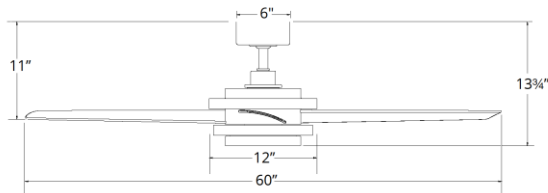

VENUS 60" Ceiling Fan

FR-W1920-60L

MODERN FORMS SMART FANS

PRODUCT DESCRIPTION

An otherworldly experience awaits with a silent DC motor so you can hear the leaves rustling outdoors or nothing at all inside. With our Modern Forms app, this smart fan can integrate with smart home devices you already own, and adaptively learn your desires to schedule its own activity and cut down on energy use.

SPECIFICATIONS

Construction: Aluminum
Blade: 14° Pitch, 60" sweep, ABS
Downrod: 1" O.D. x 4.5"H included
Mounting Slope: Up to 30°
Lead Wire: 80"
Hanging Weight: 19 lbs
Total Power: 37.5W
Standards: ETL/cETL Wet Location listed

FEATURES

- 6 fan speeds through both Summer and Winter Modes
- Silent DC motor
- Optional LED light kit included
- Includes RF wall control
- Additional RF wall control for 3, 4-way control sold separately
- Compatible with Modern Forms app

LIGHT KIT PERFORMANCE

Light Source: LED
Light Wattage: 19.5W
Dimming: Integrated
Color Temperature: 3000K
Rated Life: 50,000 Hours
Standards: Title 24 JA8-2016 compliant

ESTIMATED AIR PERFORMANCE

Airflow: 7154 cubic ft per minute on high
Power: 18 watts on high
Airflow Efficiency: 397 cubic ft per minute per watt
Revolutions Per Minute: 145 RPMs on high

WIRELESS PERFORMANCE

RF Pairing Distance: Up to 30 ft from fan
Wi-Fi Range: Up to 150 ft*

ORDER NUMBER

Model	LED Lumens	Delivered Lumens	Housing	Blade
FR-W1920-60L	1600	1025	AB <i>Aged Brass</i>	BZ <i>Bronze</i>
			TT <i>Titanium Silver</i>	MW <i>Matte White</i>
			AV <i>Antique Silver</i>	MB <i>Matte Black</i>

Example: **FR-W1920-60L-TT/MW**

*Results may vary based on application and surroundings.

modernforms.com
Phone (866) 810.6615
Fax (800) 526.2585

Headquarters/Eastern Distribution Center
44 Harbor Park Drive
Port Washington, NY 11050

Central Distribution Center
1600 Distribution Ct
Lithia Springs, GA 30122

Western Distribution Center
1750 Archibald Avenue
Ontario, CA 91760