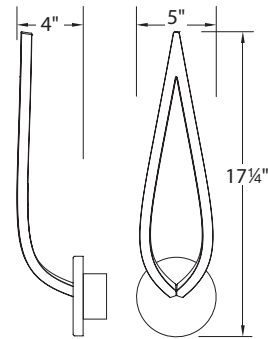

ARIES – model: WS-11218

LED Wall Sconces

MODERN FORMS

Fixture Type:

Catalog Number:

Project: _____

Location: _____

PRODUCT DESCRIPTION

SPECIFICATIONS

Construction: Aluminum

Light Source: High output LED

Dimming: Dims to 10% with an electronic low voltage (ELV) dimmer

Mounting: Mounts directly to junction box

Finish: Ferrari Red (FR)

ORDER NUMBER

Model	Height	Watt	Voltage	LED Lumens	Delivered Lumens	Finish
WS-11218	18"	8W	120V	625	275	FR Ferrari Red

REPLACEMENT GLASS

Part#	Fixture
RPL-GLA-11218	WS-11218

WS-11218 –

Example: **WS-11218-FR**

modernforms.com
Phone (800) 526.2588
Fax (800) 526.2585