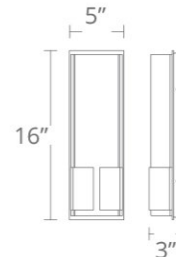

WS-25827

WS-25837

Fixture Type:

Catalog Number:

Project:

Location:

WS-25816

PRODUCT DESCRIPTION

Light Source: High output LED

Finish: Chrome

Standards: ETL & cETL listed

ORDER NUMBER

Model	Wattage	Voltage	LED Lumens	Delivered Lumens	Finish	
WS-25816	16"	22W		2003	1214	CH Chrome
WS-25827	27"	40W	120V	3685	2242	
WS-25837	37"	61W		5578	3194	