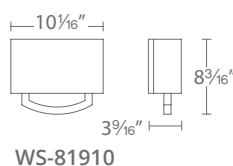

Fixture Type: _____

Catalog Number: _____

Project: _____

Location: _____

PRODUCT DESCRIPTION

Tailored as couture, this sophisticated sconce with a curvaceous accent is an elegant selection for both formal and casual settings. A smooth linen shade delivers beautiful ambient illumination with minimal glare, projecting upward and downward through fitted acrylic diffusers.