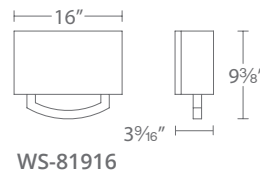

PRODUCT DESCRIPTION

Tailored as couture, this sophisticated sconce with a curvaceous accent is an elegant selection for both formal and casual settings. A smooth linen shade delivers beautiful ambient illumination with minimal glare, projecting upward and downward through fitted acrylic diffusers.

SPECIFICATIONS

- **Construction:** Aluminum with fabric shade
- **Light Source:** High output LED
- **Finish:** Aged Brass (AG), Brushed Nickel (BN)
- **Standards:** ADA Compliant, CEC Title 24 Compliant

FEATURES

- Urban elegance & LED illumination softened with a fabric shade
- No transformer or driver needed
- Dimmer: ELV
- Rated Life: 50,000 hours
- Color temp: 3000K
- CRI: 90

ORDER NUMBER

Model	Width	Wattage	Voltage	LED Lumens	Delivered Lumens	Finish
WS-81910	10"	10.5w	120V	800	392	AB Aged Brass
WS-81916	16"	16.5W		1400	680	BN Brushed Nickel

Example: WS-81910-AB