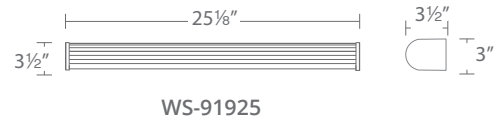

Fixture Type: _____

Catalog Number: _____

Project: _____

Location: _____

PRODUCT DESCRIPTION

A classic profile upgraded with sleek proportions and a double optical effect to enhance visual interest. The thick, dimensional shade is iced on the inside to create sparkle and subtly ribbed but smooth on the outside for an easily cleaned surface. Efficient illumination as vanities and sconces for luxury hotel or commercial office applications.

SPECIFICATIONS

- Construction:** Aluminum
- Light Source:** High output LED
- Finish:** Chrome (CH)
- Standards:** ETL & cETL Damp Location listed, ADA Compliant, CEC Title 24 Compliant

FEATURES

- Shatterproof optical grade polycarbonate
- Dimmer: ELV, TRIAC, 0-10V
- Rated Life: 42,000 hours
- Color temp: 3500K
- CRI: 90

ORDER NUMBER

Model	Width	Wattage	Voltage	LED Lumens	Delivered Lumens	Finish
WS-91925	25"	23W	120-277V	1803	1437	CH <i>Chrome</i> 
WS-91937	37"	32W		2753	2150	

Example: WS-91937-CH