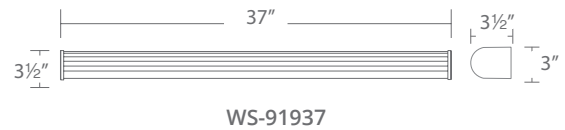

Fixture Type: _____

Catalog Number: _____

Project: _____

Location: _____

PRODUCT DESCRIPTION

A classic profile upgraded with sleek proportions and a double optical effect to enhance visual interest. The thick, dimensional shade is iced on the inside to create sparkle and subtly ribbed but smooth on the outside for an easily cleaned surface. Efficient illumination as vanities and sconces for luxury hotel or commercial office applications.

SPECIFICATIONS

- Construction:** Aluminum
- Light Source:** High output LED
- Finish:** Chrome (CH)
- Standards:** ETL & cETL Damp Location listed, ADA Compliant, CEC Title 24 Compliant

FEATURES

- Shatterproof optical grade polycarbonate
- Dimmer: ELV, TRIAC, 0-10V
- Rated Life: 42,000 hours
- Color temp: 3500K
- CRI: 90

ORDER NUMBER

Model	Width	Wattage	Voltage	LED Lumens	Delivered Lumens	Finish
WS-91925	25"	23W	120-277V	1803	1437	CH <i>Chrome</i> 
WS-91937	37"	32W		2753	2150	

Example: WS-91937-CH