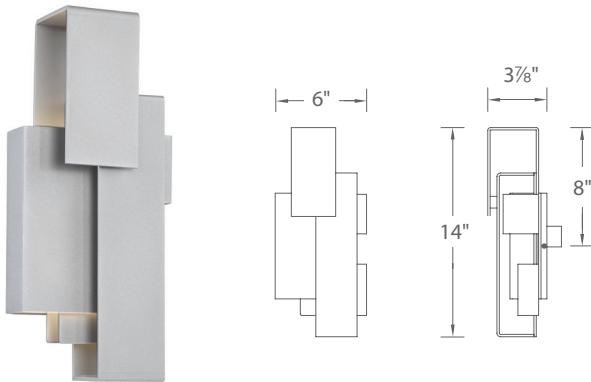

ESCHER – model: WS-956

LED Interior Sconce

Fixture Type:

Catalog Number:

Project: _____

Location: _____

PRODUCT DESCRIPTION

Enigmatic spatial representation of a continuum. Different vantage points offer differing dramatic views of the entangled metal bands.

FEATURES

- Mount vertically or horizontally
- ADA compliant, low profile design
- ETL & cETL damp location listed
- Full range dimming when used with compatible dimmers*
- Driver located in standard 4" junction box
- Universal driver (120V-220V-277V)
- 85,000 hour rated life
- Color Temp: 3000K
- CRI: 90

SPECIFICATIONS

Construction:

Light Source: High output LED.

Finish: Titanium (TT)

Standards: ETL & cETL damp location listed. ADA compliant.

ORDER NUMBER

Model	Height	Wattage	Voltage	LED Lumens	Delivered Lumens	Finish
WS-95614	14"	11W	120V-220V-277V	790	130	TT Titanium 