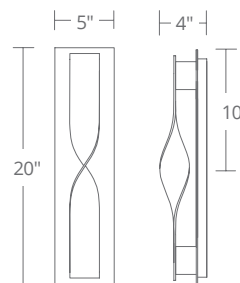

Fixture Type: _____

Catalog Number: _____

Project: _____

Location: _____

PRODUCT DESCRIPTION

Dramatically illuminated curvature. A multi-dimensional metal wall sculpture captivates from various directions in luxurious exterior and interior environments. The fluid hardware reveals a beautiful play of light and shadow within.

SPECIFICATIONS

Construction: Aluminum

Light Source: High output LED

Finish: Black (BK), Bronze (BZ), Graphite (GH)

Standards: ETL & cETL Wet Location listed, IP65, ADA Compliant

FEATURES

- Weather-resistant powder coat
- Up and down illumination for wall grazing
- No transformer or driver needed
- Dimmer: ELV
- Rated Life: 50,000 hours
- Color temp: 3000K
- CRI: 90

ORDER NUMBER

Model	Height	Wattage	Voltage	LED Lumens	Delivered Lumens	Finish									
WS-W5620	20"	16W	120V	960	260	<table border="0"> <tr> <td>BK</td> <td><i>Black</i></td> <td></td> </tr> <tr> <td>BZ</td> <td><i>Bronze</i></td> <td></td> </tr> <tr> <td>GH</td> <td><i>Graphite</i></td> <td></td> </tr> </table>	BK	<i>Black</i>		BZ	<i>Bronze</i>		GH	<i>Graphite</i>	
BK	<i>Black</i>														
BZ	<i>Bronze</i>														
GH	<i>Graphite</i>														