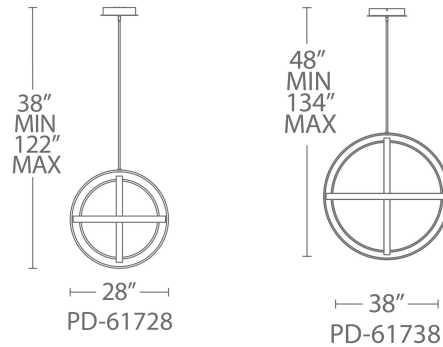

KINETIC – model: PD-617

LED Interior Chandeliers

MODERN FORMS

Fixture Type:

Catalog Number:

Project: _____

Location: _____

PRODUCT DESCRIPTION

Spectacular lighting dynamics. Gyroscope inspired openwork globe with individually adjustable rings for a custom futuristic look. Crafted in a stunning titanium finish. Full range dimming.

FEATURES

- ETL & cETL damp location listed
- Driver located in canopy
- Rotatable edge lit metal bands
- Universal driver (120V-220V-277V)
- 12' of wire included to extend pendant, four 12" and one 6" down rods included (additional down rods available for purchase)
- 85,000 hour rated life
- Color Temp: 3500K
- CRI: 80

SPECIFICATIONS

Construction: Aluminum and Clear optic glass

Light Source: High output LED.

Finish: Titanium (TT)

Standards: ETL & cETL damp location listed.

ORDER NUMBER

	Wattage	Voltage	LED Lumens	Delivered Lumens	Finish
PD-61728	110W		3328	2663	TT Titanium 
PD-61738	202W	120-277V	4374	3499	