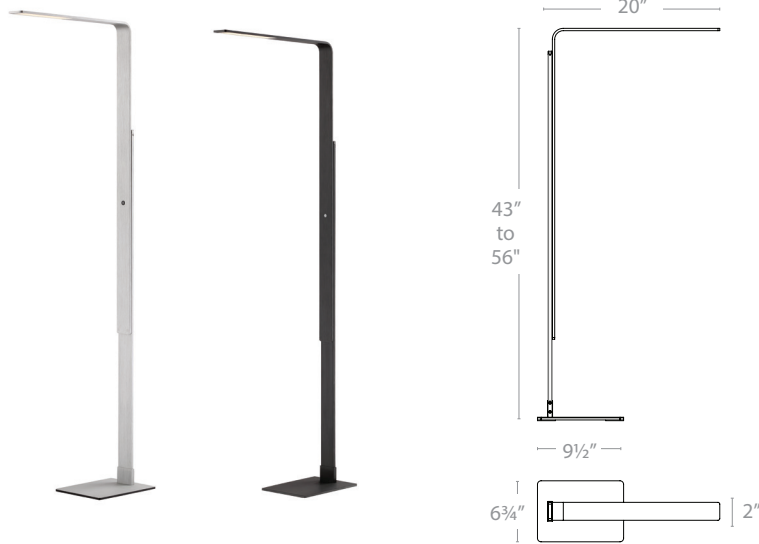

LINEAR – model: FL-1850

LED Task

Fixture Type:

Catalog Number:

Project: _____

Location: _____

PRODUCT DESCRIPTION

An adjustable, chic and architectural portable design, offered in either a table or floor lamp. Simple one hand operation adjusts lamp upward and downward motion for various residential, commercial and hospitality application. Robust illumination and durable construction. Two finishes available.

FEATURES

- Fingertip touch dimming
- Height adjustable
- Universal voltage (120V-220V)
- Driver located at the plug
- 80,000 hour rated life
- Color Temp: 3000K
- CRI: 85

SPECIFICATIONS

Construction: Aluminum

Light Source: High output LED

Finish: Brushed Aluminum (AL), Anodized Black (BK)

Standards: ETL & cETL Damp Location listed, CEC Title

20 Compliant

ORDER NUMBER

	Wattage	Voltage	LED Lumens	Delivered Lumens	Finish
FL-1850	12W	120V-277V	1170	1000	AL <i>Brushed Aluminum</i> BK <i>Anodized Black</i> 