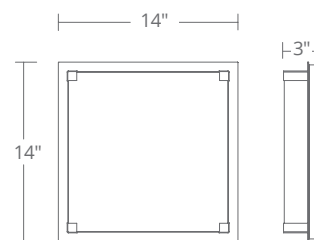

PRODUCT DESCRIPTION

Architectural accents and frame add a sophisticated aesthetic to the sparkling glass lens. The versatile luminaire can be placed as a centerpiece on a ceiling, wall or both. Proprietary LEDs fill the room with even, shadow free illumination and a subtle glow.

FEATURES

- Tempered, mitered glass diffuser with beaded glass inside for crystalline effect
- No transformer or driver needed
- Rated Life: 42,000 hours
- Color temp: 3500K
- CRI: 90

SPECIFICATIONS

Construction: Aluminum

Light Source: High output LED

Dimming: ELV

Finish: Chrome

Standards: ETL & cETL Damp Location listed, ADA Compliant, CEC Title 24 Compliant

ORDER NUMBER

Model	Width	Wattage	Voltage	LED Lumens	Delivered Lumens	Finish
FM-25814	14"	27W	120V	2399	1699	CH Chrome

Example: **FM-25814-CH**

modernforms.com Phone (866) 810.6615 Fax (800) 526.2585	Headquarters/Eastern Distribution Center 44 Harbor Park Drive Port Washington, NY 11050	Central Distribution Center 1600 Distribution CT. Lithia Springs, GA 30122	Western Distribution Center 1750 Archibald Avenue Ontario, CA 91760