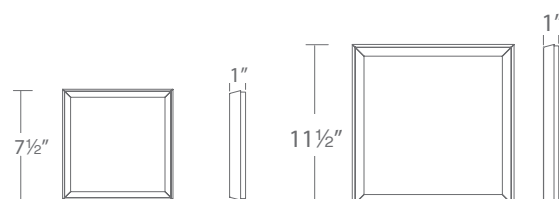

FM-4407

FM-4411

PRODUCT DESCRIPTION

The ever versatile Logo works across a wide range of small and medium sized spaces and spreads light evenly through edge-lit technology. Perfect for hallways and stairways. Available in white and brushed nickel.

FEATURES

- 1" profile, edge-lit illumination
- Can be surface-mounted over a 3", 4" or 3/0-4/0 hybrid electrical box
- Integrated driver
- Rated Life: 59,000 hours
- Color temp: 3000K
- CRI: 90

SPECIFICATIONS

Construction: Aluminum

Light Source: High output LED

Dimming: TRIAC/ELV

Finish: Brushed Nickel and White

Standards: ETL & cETL Damp Location listed, ADA Compliant, CEC Title 24 Compliant

ORDER NUMBER

Model	Size	Wattage	Voltage	LED Lumens	Delivered Lumens	Finish
FM-4407	7"	15W	120V	1200	1087	BN <i>Brushed Nickel</i> WT <i>White</i>
FM-4411	11"	20W		1700	1500	

Example: **FM-4407-BN**

modernforms.com

Phone (866) 810.6615

Fax (800) 526.2585

Headquarters/Eastern Distribution Center

44 Harbor Park Drive

Port Washington, NY 11050

Central Distribution Center

1600 Distribution CT.

Lithia Springs, GA 30122

Western Distribution Center

1750 Archibald Avenue

Ontario, CA 91760