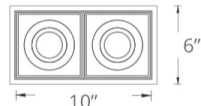

FM-70811

Fixture Type:

Catalog Number:

Project:

Location:

PRODUCT DESCRIPTION

Sometimes you need to think *inside* the box, which is why we crafted this design with a continuously adjustable beam of light that ranges from 15 to 45 degrees. This is installation-friendly minimalist design at its finest, with cutting-edge technology, easy-to-use features and the flexibility to mount on both ceilings and walls. Available in walnut, dark walnut and brushed aluminum.

FEATURES

- Tempered glass conceals and protects LED modules inside
- Continuously adjustable beam angle from 15° to 45°
- Can be mounted on wall or ceiling
- **Universal Driver** (120V-220V-277V) located in 4" junction box
- Dimmer: ELV, 0-10V
- CRI: 90
- Rated Life: 43,000 hours

SPECIFICATIONS

Construction: Extruded aluminum surface mount, encased in light or dark walnut

Light Source: High output LED

Finish: Brushed Aluminum, Dark Walnut, Walnut

Standards: ETL & cETL listed, Title 24 Compliant

ORDER NUMBER

Model	Wattage	Voltage	LED Lumens	Delivered Lumens	Finish
FM-70807	1 Light 16W		750	729	AL Brushed Aluminum
FM-70811	2 Lights 31W	120V-277V	1500	1400	DW Dark Walnut
FM-70818	1 Lights 16W		750	729	WAL Walnut

Example: **FM-70811-DW**

modernforms.com
Phone (866) 810.6615
Fax (800) 526.2585

Headquarters/Eastern Distribution Center
44 Harbor Park Drive
Port Washington, NY 11050

Central Distribution Center
1600 Distribution Ct
Lithia Springs, GA 30122

Western Distribution Center
1750 Archibald Avenue
Ontario, CA 91760