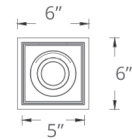

FM-70818

Fixture Type:

Catalog Number:

Project:

Location:

PRODUCT DESCRIPTION

Sometimes you need to think *inside* the box, which is why we crafted this design with a continuously adjustable beam of light that ranges from 15 to 45 degrees. This is installation-friendly minimalist design at its finest, with cutting-edge technology, easy-to-use features and the flexibility to mount on both ceilings and walls. Available in walnut, dark walnut and brushed aluminum.

FEATURES

- Tempered glass conceals and protects LED modules inside
- Continuously adjustable beam angle from 15° to 45°
- Can be mounted on wall or ceiling
- **Universal Driver** (120V-220V-277V) located in 4" junction box
- Dimmer: ELV, 0-10V
- CRI: 90
- Rated Life: 43,000 hours

SPECIFICATIONS

Construction: Extruded aluminum surface mount, encased in light or dark walnut

Light Source: High output LED

Finish: Brushed Aluminum, Dark Walnut, Walnut

Standards: ETL & cETL listed, Title 24 Compliant

ORDER NUMBER

Model	Wattage	Voltage	LED Lumens	Delivered Lumens	Finish
FM-70807	1 Light 16W		750	729	AL Brushed Aluminum
FM-70811	2 Lights 31W	120V-277V	1500	1400	DW Dark Walnut
FM-70818	1 Lights 16W		750	729	WAL Walnut

Example: **FM-70811-DW**

modernforms.com
Phone (866) 810.6615
Fax (800) 526.2585

Headquarters/Eastern Distribution Center
44 Harbor Park Drive
Port Washington, NY 11050

Central Distribution Center
1600 Distribution Ct
Lithia Springs, GA 30122

Western Distribution Center
1750 Archibald Avenue
Ontario, CA 91760