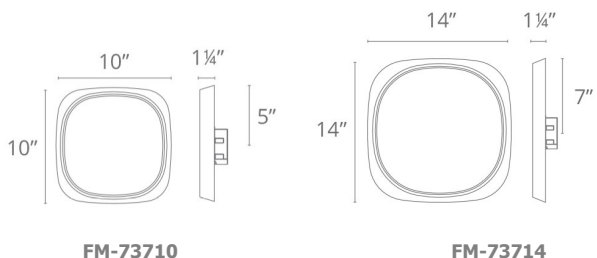

**Fixture Type:**

**Catalog Number:**

**Project:**

**Location:**

**PRODUCT DESCRIPTION**

A restrained profile with a sculptural form gives ISSA a graceful presence, while a new satin brass finish joins brushed nickel for two polished options. Artfully crafted in die-cast zinc to create the perfect shape, ISSA mounts securely on the wall or ceiling to illuminate evenly and beautifully throughout your restaurant, hotel or home.

**FEATURES**

- Can be mounted on wall or ceiling
- **Universal Driver** (120V-220V-277V) located in 4" junction box
- Dimmer: ELV
- CRI: 90
- Rated Life: 60,000 hours

**SPECIFICATIONS**

**Construction:** Die-cast zinc hardware with white acrylic diffuser

**Light Source:** High output LED

**Finish:** Brushed Nickel, Satin Brass

**Standards:** ETL & cETL listed, ADA Compliant

**ORDER NUMBER**

Model	Wattage	Voltage	LED Lumens	Delivered Lumens	Finish
<b>FM-73710</b> 10"	14W	120V-277V	1530	950	<b>BN</b> <i>Brushed Nickel</i> <b>BR</b> <i>Satin Brass</i>
<b>FM-73714</b> 14"	25W		2160	1510	