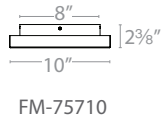

LUMA – model: FM-757

LED Interior & Exterior Ceiling & Wall Mounts

MODERN FORMS

Fixture Type:

Catalog Number:

Project: _____

Location: _____

PRODUCT DESCRIPTION