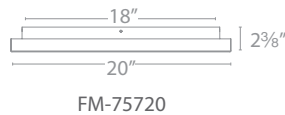

LUMA – model: FM-757

LED Interior & Exterior Ceiling & Wall Mounts

MODERN FORMS

Fixture Type:

Catalog Number:

Project: _____

Location: _____

PRODUCT DESCRIPTION

A heavenly glow radiates from the halo effect projected from this surface mounted medallion with direct and indirect illumination. Perfect for upscale residential, commercial and hospitality market segments. ADA compliant. Three sizes available.

FEATURES

- Low profile design
- Projects down and back lights the mounting surface
- Flush mounts to ceiling or wall as sconce
- Premium etched optic white acrylic shade
- No transformer or driver required
- Full range dimming when used with compatible dimmers*
- 80,000 hour rated life
- Color Temp: 3000K
- CRI: 90

SPECIFICATIONS

Construction: Die-cast aluminum and white acrylic

Light Source: High output LED

Finish: Brushed Nickel (BN)

Standards: ETL & cETL Damp Location listed, ADA Compliant, CEC Title

24 Compliant

ORDER NUMBER

	Width	Wattage	Voltage	LED Lumens	Delivered Lumens	Finish
FM-75710	10"	20W		1740	525	
FM-75715	15"	36.5W	120V	2995	780	BN <i>Brushed Nickel</i>
FM-75720	20"	42W		3505	1175	

Example: **FM-75715-BN**

modernforms.com
Phone (800) 526.2588
Fax (800) 526.2585

Headquarters/Eastern Distribution Center
44 Harbor Park Drive
Port Washington, NY 11050

Central Distribution Center
1600 Distribution Ct
Lithia Springs, GA 30122

Western Distribution Center
1750 Archibald Avenue
Ontario, CA 91760