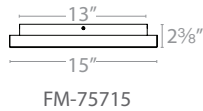

LUMA – model: FM-757

LED Interior & Exterior Ceiling & Wall Mounts

MODERN FORMS

Fixture Type:

Catalog Number:

Project: _____

Location: _____

PRODUCT DESCRIPTION

A heavenly glow radiates from the halo effect projected from this surface mounted medallion with direct and indirect illumination. Perfect for upscale residential, commercial and hospitality market segments. ADA compliant. Three sizes available.

FEATURES

- Low profile design
- Projects down and back lights the mounting surface
- Flush mounts to ceiling or wall as sconce
- Premium etched optic white acrylic shade
- No transformer or driver required
- Full range dimming when used with compatible dimmers*
- 80,000 hour rated life
- Color Temp: 3000K
- CRI: 90

SPECIFICATIONS

Construction: Die-cast aluminum and white acrylic

Light Source: High output LED

Finish: Brushed Nickel (BN)

Standards: ETL & cETL Damp Location listed, ADA Compliant, CEC Title

24 Compliant

ORDER NUMBER

	Width	Wattage	Voltage	LED Lumens	Delivered Lumens	Finish
FM-75710	10"	20W		1740	525	
FM-75715	15"	36.5W	120V	2995	780	BN <i>Brushed Nickel</i>
FM-75720	20"	42W		3505	1175	

Example: **FM-75715-BN**

modernforms.com
Phone (800) 526.2588
Fax (800) 526.2585

Headquarters/Eastern Distribution Center
44 Harbor Park Drive
Port Washington, NY 11050

Central Distribution Center
1600 Distribution Ct
Lithia Springs, GA 30122

Western Distribution Center
1750 Archibald Avenue
Ontario, CA 91760