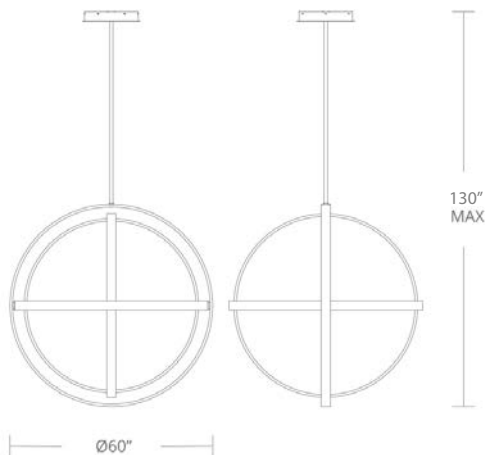

Fixture Type: _____

Catalog Number: _____

Project: _____

Location: _____

PD-61760

PRODUCT DESCRIPTION

How do you improve on perfection? Just add a little black magic. Featuring a new matte finish, Kinetic is bigger and bolder than ever. Whether you think of gyroscopes, the atomic structure or Da Vinci's "L'Uomo Vitruviano," this spectacular chandelier design has deep roots in science, exemplified by brilliant edge-lit LED panels that broadcast 360-degrees of seamless, even light. Adjust the rings for a personalized look.

FEATURES

- Aluminum hardware, silica gel diffuser
- Edge-lit LED panels provide even illumination
- Adjustable rings for customizable form
- **Universal voltage driver** (120V-220V-277V) within canopy
- Color Temp: 3500K
- CRI: 80
- Rated Life: 84,000 hours
- Maximum Suspension: 130"

SPECIFICATIONS

Construction: Aluminum

Light Source: High output LED

Dimmer: 0-10V

Finish: Black, Titanium

Standards: ETL & cETL listed

ORDER NUMBER

Model	Wattage	Voltage	LED Lumens	Delivered Lumens	Finish	
PD-61760	60"	300W	120V-277V	7438	5950	BK <i>Black</i> TT <i>Titanium</i>