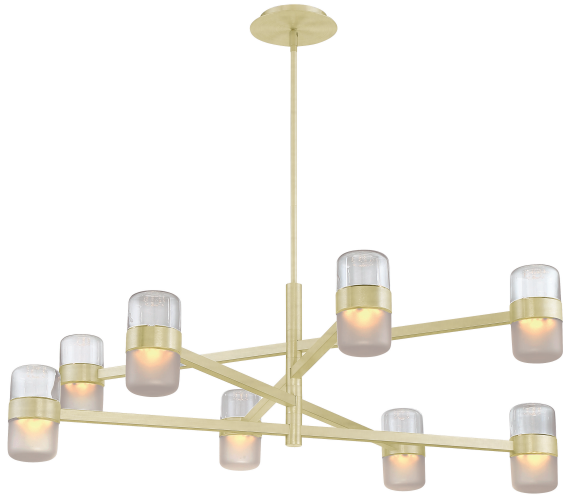

JAZZ – model: PD-25740
LED Interior Pendants & Chandeliers

MODERN FORMS

Fixture Type:

Catalog Number:

Project: _____

Location: _____

PRODUCT DESCRIPTION

A minimalist architectural wall sconce that mates well with Jazz styled chandeliers, sconces and vanities. Delivers robust up and down lighting with advanced proprietary LED technology.

FEATURES

- Two finish options for a mid-century modern appeal
- Hang straight swivel
- Clear and frosted etched glass
- No transformer or driver required
- Full range dimming when used with compatible dimmers*
- Up & down light
- 10' of wire included to extend pendant up to a total of 120"; three 12" and one 6" down rods included (additional down rods available for purchase)
- 60,000 hour rated life
- Color Temp: 3000K
- CRI: 90

ORDER NUMBER

SPECIFICATIONS

Construction: Aluminum and Clear & Opal etched glass

Light Source: High output LED

Finish: Brushed Brass (BR)

Standards: ETL & cETL Damp Location listed, CEC Title 24

Compliant

	Wattage	Voltage	LED Lumens	Delivered Lumens	Finish
PD-25740	13.5W	120V	1300	1240	BR <i>Brushed Brass/Smoke etched</i> 