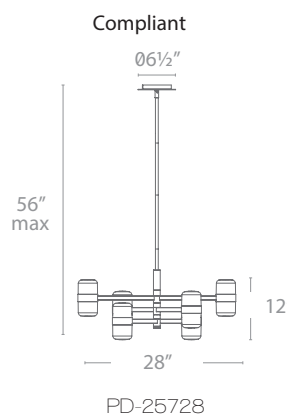

FEATURES

- Two finish options for a mid-century modern appeal
- Hang straight swivel
- Clear and frosted etched glass
- No transformer or driver required
- Full range dimming when used with compatible dimmers*
- Up & down light
- 10' of wire included to extend pendant up to a total of 120"; three 12" and one 6" down rods included (additional down rods available for purchase)
- 60,000 hour rated life
- Color Temp: 3000K
- CRI: 90

ORDER NUMBER

SPECIFICATIONS

Construction: Aluminum and Clear & Opal etched glass

Light Source: High output LED

Finish: Brushed Brass (BR)

Standards: ETL & cETL Damp Location listed, CEC Title 24

Compliant

	Wattage	Voltage	LED Lumens	Delivered Lumens	Finish
PD-25740	13.5W	120V	1300	1240	BR <i>Brushed Brass/Smoke etched</i> 