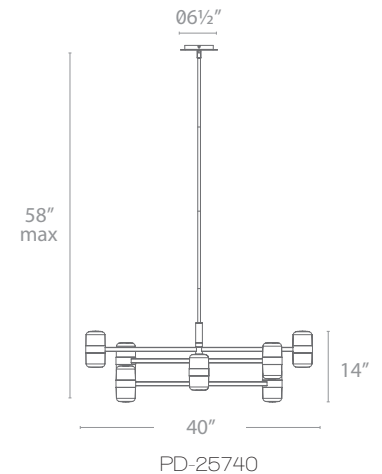

FEATURES

- Two finish options for a mid-century modern appeal
- Hang straight swivel
- Clear and frosted etched glass
- No transformer or driver required
- Full range dimming when used with compatible dimmers*
- Up & down light
- 10' of wire included to extend pendant up to a total of 120"; three 12" and one 6" down rods included (additional down rods available for purchase)
- 60,000 hour rated life
- Color Temp: 3000K
- CRI: 90

ORDER NUMBER

SPECIFICATIONS

Construction: Aluminum and Clear & Opal etched glass

Light Source: High output LED

Finish: Brushed Brass (BR)

Standards: ETL & cETL Damp Location listed, CEC Title 24

Compliant

	Wattage	Voltage	LED Lumens	Delivered Lumens	Finish
PD-25740	13.5W	120V	1300	1240	BR <i>Brushed Brass/Smoke etched</i> 