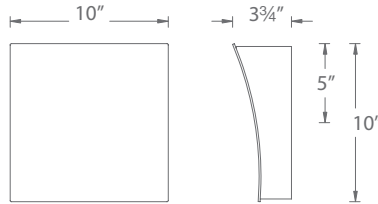

SLIDE – model: WS-276

LED Interior Sconce

MODERN FORMS

Fixture Type:

Catalog Number:

Project:

Location:

PRODUCT DESCRIPTION

An austere form arcing up off the wall proffering illumination in both directions. Simply beautiful.

FEATURES

- Luminaire may be rotated 180° when mounting
- Low profile design
- Up & down light
- Full range dimming when used with compatible dimmers*
- Driver located inside the fixture
- Universal driver (120V-220V-277V)
- 55,000 hour rated life
- Color Temp: 3000K (2700K / 3500K available special order)
- CRI: 90

SPECIFICATIONS

Construction: Aluminum

Light Source: High output LED

Finish: Brushed Aluminum (AL), White (WT)

Standards: ETL & cETL Damp Location listed, ADA Compliant

ORDER NUMBER

Model	Height	Wattage	Voltage	LED Lumens	Delivered Lumens	Finish
WS-27610	10"	21.5W	120V-220V-277V	1409	1124	AL <i>Brushed Aluminum</i> WT <i>White</i>

Example: **WS-27610-AL**

For 2700K add "-27"; 3500K add "-35" before the finish: **WS-27610-35-AL**

modernforms.com
Phone (800) 526.2588
Fax (800) 526.2585

Headquarters/Eastern Distribution Center
44 Harbor Park Drive
Port Washington, NY 11050

Central Distribution Center
1600 Distribution Ct
Lithia Springs, GA 30122

Western Distribution Center
1750 Archibald Avenue
Ontario, CA 91760