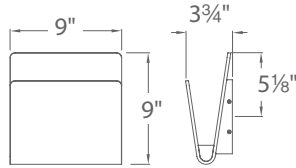

FOLD – model: WS-966

LED Interior Sconce

MODERN FORMS

Fixture Type:

Catalog Number:

Project: _____

Location: _____

PRODUCT DESCRIPTION

SPECIFICATIONS

Construction: Aluminum

Light Source: High output LED

Finish: White (WT)

Standards: ETL & cETL Damp Location listed, ADA Compliant

ORDER NUMBER

Model	Length	Wattage	Voltage	LED Lumens	Delivered Lumens	Finish
WS-96609	9"	15.5W	120V-220V-277V	713	697	WT White 