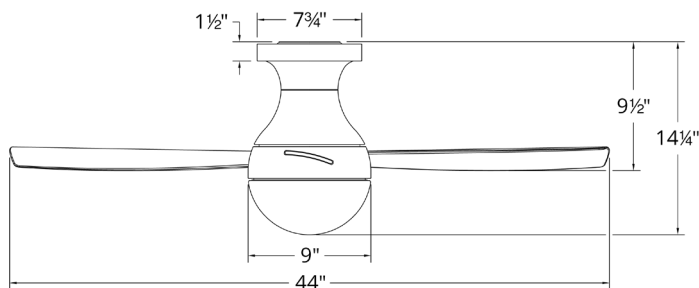

ALOFT 44" Flush Mounted Fan

FH-W1807-44L

MODERN FORMS SMART FANS

PRODUCT DESCRIPTION

Like a breath of fresh air, Aloft updates a classic fan style with the most sophisticated technology available today. Our exclusive Modern Forms app allows you to create user groups for scalable controls across multiple buildings, and it also integrates with smart devices you already own, like Amazon Alexa and Google Assistant. Powered by a DC motor, Aloft runs smoothly and quietly, turn after turn after turn.

SPECIFICATIONS

Construction: Aluminum
Blade: 12° Pitch, 44" sweep, ABS
Lead Wire: 8"
Hanging Weight: 13.5 lbs
Total Power: 47.5W
Standards: ETL/cETL Wet Location listed

FEATURES

- 6 fan speeds through both Summer and Winter Modes
- Silent DC motor
- Optional LED light kit included
- Includes RF wall control
- Additional RF wall control for 3, 4-way control sold separately
- Compatible with Modern Forms app

LIGHT KIT PERFORMANCE

Light Source: LED
Light Wattage: 19.5W
Dimming: Integrated
Color Temperature: 3000K (2700K / 3500K options available)
Rated Life: 50,000 Hours
Standards: Title 24 JA8-2016 compliant

ESTIMATED AIR PERFORMANCE

Airflow: 5183 cubic ft per minute on high
Power: 28 watts on high
Airflow Efficiency: 188 cubic ft per minute per watt
Revolutions Per Minute: 208 RPMs on high

WIRELESS PERFORMANCE

RF Pairing Distance: Up to 30 ft from fan
Wi-Fi Range: Up to 150 ft*

ORDER NUMBER

Model	LED Lumens	Delivered Lumens	Housing	Blade
FH-W1807-44L	1600	881	BZ <i>Bronze</i>	DW <i>Dark Walnut</i>
			MW <i>Matte White</i>	<i>Matte White</i>
			TT <i>Titanium Silver</i>	<i>Titanium Silver</i>

Example: **FH-W1807-44L-MW**

For 2700K add "-27"; 3500K add "-35" before the finish: **FH-W1807-44L-27-BZ**

*Results may vary based on application and surroundings.

modernforms.com
Phone (866) 810.6615
Fax (800) 526.2585

Headquarters/Eastern Distribution Center
44 Harbor Park Drive
Port Washington, NY 11050

Central Distribution Center
1600 Distribution Ct
Lithia Springs, GA 30122

Western Distribution Center
1750 Archibald Avenue
Ontario, CA 91760