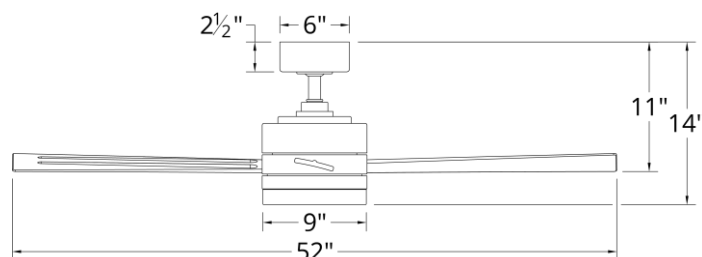

WYND 52" Ceiling Fan
FR-W1801-52L

MODERN FORMS
SMART FANS

PRODUCT DESCRIPTION

Transitional style meets smart technology with this versatile smart fan available in four weather-resistant finishes as well as a 316 marine-grade stainless steel for harsh outdoor climates. The 42 inches is ideal for bedrooms, patios and breakfast nooks while the 52 inches works great in living rooms and medium-sized spaces. The LED luminaire, powered by WAC, takes this design from beautiful to brilliant. Connect with our exclusive Modern Forms app for even more life enhancements.

SPECIFICATIONS

- **Construction:** Aluminum
- **Blade:** 13° Pitch, 52" sweep, ABS
- **Downrod:** 1" O.D. x 4.5"H included
- **Mounting Slope:** Up to 30°
- **Lead Wire:** 80"
- **Hanging Weight:** 17.5 lbs
- **Total Power:** 54.5W
- **Standards:** ETL/cETL Wet Location listed

FEATURES

- 6 fan speeds through both Summer and Winter Modes
- Silent DC motor
- Optional LED light kit included
- Includes RF wall control
- Additional RF wall control for 3, 4-way control sold separately
- Compatible with Modern Forms app

LIGHT KIT PERFORMANCE

- **Light Source:** LED
- **Light Wattage:** 19.5W
- **Dimming:** Integrated
- **Color Temperature:** 3000K (2700K / 3500K options available)
- **Rated Life:** 50,000 Hours
- **Standards:** Title 24 JA8-2016 Compliant

ESTIMATED AIR PERFORMANCE

- **Airflow:** 6568 cubic ft per minute on high
- **Power:** 35 watts on high
- **Airflow Efficiency:** 188 cubic ft per minute per watt
- **Revolutions Per Minute:** 168 RPMs on high

WIRELESS PERFORMANCE

- **RF Pairing Distance:** Up to 30 ft from fan
- **Wi-Fi Range:** Up to 150 ft*

ORDER NUMBER

Model	LED Lumens	Delivered Lumens	Housing	Blade
FR-W1801-52L	1600	846	BZ <i>Bronze</i>	<i>Bronze</i>
			GH <i>Graphite</i>	WG <i>Weathered Gray</i>
			MW <i>Matte White</i>	<i>Matte White</i>
			SS <i>Stainless Steel</i>	<i>Stainless Steel</i>

Example: **FR-W1801-52L-GH/MW**

For 2700K add "-27"; 3500K add "-35" before the finish: **FR-W1801-52L-27-BZ**

*Results may vary based on application and surroundings.

modernforms.com
Phone (866) 810.6615
Fax (800) 526.2585

Headquarters/Eastern Distribution Center
44 Harbor Park Drive
Port Washington, NY 11050

Central Distribution Center
1600 Distribution Ct
Lithia Springs, GA 30122

Western Distribution Center
1750 Archibald Avenue
Ontario, CA 91760