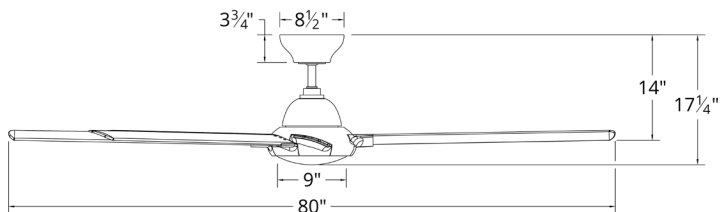

HYDRA 80" Ceiling Fan

FR-W1805-80L

MODERN FORMS SMART FANS

PRODUCT DESCRIPTION

As its name suggests, Hydra is all about water. Like all of our smart fans, it's wet-rated for outdoor use so you can maintain the continuity of your décor inside and out. Even with an impressive 120" blade sweep, this epically scaled smart fan moves a massive amount of air without consuming much energy, thanks to a powerful DC motor that runs up to 70% more efficient than AC motors. Control it all with our exclusive Modern Forms app. Available in 80 inches, 96 inches and 120 inches.

SPECIFICATIONS

- Construction:** Aluminum
- Blade:** 14° Pitch, 80" sweep, extruded aluminum
- Downrod:** 1" O.D. x 6"H included
- Mounting Slope:** Up to 30°
- Lead Wire:** 80"
- Hanging Weight:** 39 lbs
- Total Power:** 65.5W
- Standards:** ETL/cETL Wet Location listed