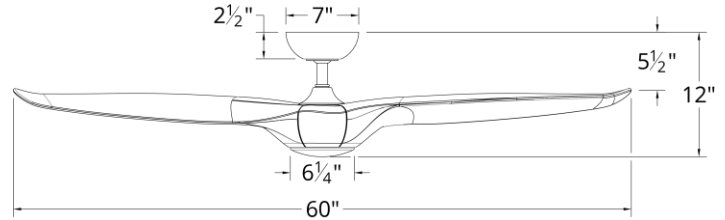

MORPHEUS II 60" Ceiling Fan

FR-W1812-60L

MODERN FORMS
SMART FANS

PRODUCT DESCRIPTION

With cutting-edge smart controls and a totally quiet DC motor, Morpheus is a sleek piece of luxury in a stylish two- or three-blade design. Like all our smart fans, Morpheus connects through Wi-Fi to our exclusive Modern Forms app, so it doesn't matter if you're five feet away or five hundred miles away- control is always in the palm of your hand. A powerful LED luminaire with artisan-crafted opal glass and thick aerodynamically soundless blades round out the design. Available in four amazing finishes.

SPECIFICATIONS

Construction: ABS
Blade: 12° Pitch, 60" sweep, ABS
Downrod: 1" O.D. x 4.5"H included
Mounting Slope: Up to 30°
Lead Wire: 80"
Hanging Weight: 15 lbs
Total Power: 44.5W
Standards: ETL/cETL Wet Location listed

FEATURES

- 6 fan speeds through both Summer and Winter Modes
- Silent DC motor
- Optional LED light kit included
- Includes RF wall control
- Additional RF wall control for 3, 4-way control sold separately
- Compatible with Modern Forms app

LIGHT KIT PERFORMANCE

Light Source: LED
Light Wattage: 19.5
Dimming: Integrated
Color Temperature: 3000K (2700K / 3500K options available)
Rated Life: 50,000 Hours
Standards: Title 24 JA8-2016 Compliant

ESTIMATED AIR PERFORMANCE

Airflow: 6543 cubic ft per minute on high
Power: 25 watts on high
Airflow Efficiency: 259 cubic ft per minute per watt
Revolutions Per Minute: 152 RPMs on high

WIRELESS PERFORMANCE

RF Pairing Distance: Up to 30 ft from fan
Wi-Fi Range: Up to 150 ft*

ORDER NUMBER

Model	LED Lumens	Delivered Lumens	Housing	Blade
FR-W1812-60L	1600	1142	GW Gloss White	Gloss White
			AS Automotive Silver	Automotive Silver
			CFI Carbon Fiber	Carbon Fiber
			DW Dark Walnut	Dark Walnut

Example: **FR-W1812-60L-BZ**

For 2700K add "-27"; 3500K add "-35" before the finish: **FR-W1812-60L-27-AS**

*Results may vary based on application and surroundings.

modernforms.com
Phone (866) 810.6615
Fax (800) 526.2585

Headquarters/Eastern Distribution Center
44 Harbor Park Drive
Port Washington, NY 11050

Central Distribution Center
1600 Distribution Ct
Lithia Springs, GA 30122

Western Distribution Center
1750 Archibald Avenue
Ontario, CA 91760