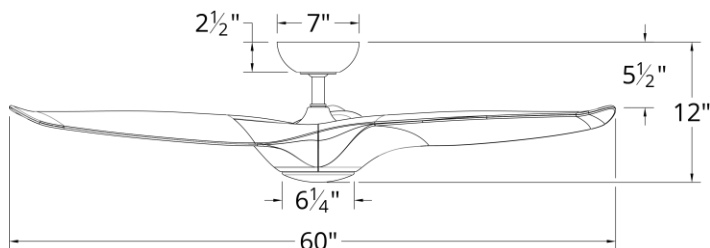

MORPHEUS III 60" Ceiling Fan

FR-W1813-60L

MODERN FORMS SMART FANS

PRODUCT DESCRIPTION

With cutting-edge smart controls and a totally quiet DC motor, Morpheus is a sleek piece of luxury in a stylish two- or three-blade design. Like all our smart fans, Morpheus connects through Wi-Fi to our exclusive Modern Forms app, so it doesn't matter if you're five feet away or five hundred miles away- control is always in the palm of your hand. A powerful LED luminaire with artisan-crafted opal glass and thick aerodynamically soundless blades round out the design. Available in four amazing finishes.

SPECIFICATIONS

Construction: ABS
Blade: 12° Pitch, 60" sweep, ABS
Downrod: 1" O.D. x 4.5"H included
Mounting Slope: Up to 30°
Lead Wire: 80"
Hanging Weight: 17 lbs
Total Power: 50.5W
Standards: ETL/cETL Wet Location listed