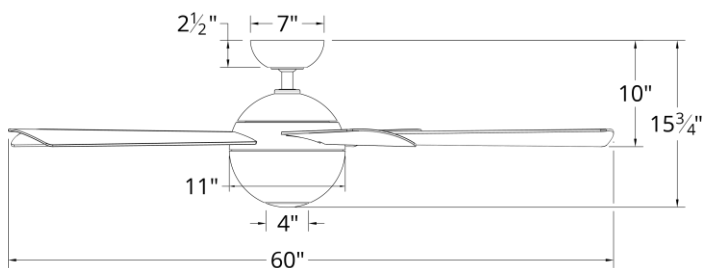

ORB 62" Ceiling Fan
FR-W1816-62L

MODERN FORMS
SMART FANS

PRODUCT DESCRIPTION

With its killer sci-fi style and smart functionality- thanks to our exclusive Modern Forms app- Orb is the ultimate case of smart meets cool. Its DC motor always keeps quiet, and Orb is breathtaking when finished in a sleek carbon fiber or Porsche-worthy silver.

SPECIFICATIONS

- **Construction:** Aluminum
- **Blade:** 12° Pitch, 62" sweep, ABS
- **Downrod:** 1" O.D. x 4.5"H included
- **Mounting Slope:** Up to 30°
- **Lead Wire:** 80"
- **Hanging Weight:** 29 lbs
- **Total Power:** 57W
- **Standards:** ETL/cETL Wet Location listed

FEATURES

- 6 fan speeds through both Summer and Winter Modes
- Silent DC motor
- Optional LED light kit included
- Includes RF wall control
- Additional RF wall control for 3, 4-way control sold separately
- Compatible with Modern Forms app

LIGHT KIT PERFORMANCE

- **Light Source:** LED
- **Light Wattage:** 13
- **Dimming:** Integrated
- **Color Temperature:** 3000K (2700K / 3500K options available)
- **Rated Life:** 50,000 Hours
- **Standards:** Title 24 JA8-2016 Compliant

ESTIMATED AIR PERFORMANCE

- **Airflow:** 8123 cubic ft per minute on high
- **Power:** 44 watts on high
- **Airflow Efficiency:** 183 cubic ft per minute per watt
- **Revolutions Per Minute:** 142 RPMs on high

WIRELESS PERFORMANCE

- **RF Pairing Distance:** Up to 30 ft from fan
- **Wi-Fi Range:** Up to 150 ft*

ORDER NUMBER

Model	LED Lumens	Delivered Lumens	Housing	Blade
FR-W1816-62L	1110	376	AS Automotive Silver	Automotive Silver
			CFI Carbon Fiber	Carbon Fiber

Example: **FR-W1816-62L-BZ**

For 2700K add "-27"; 3500K add "-35" before AS (Automotive Silver): **FR-W1816-62L-27-AS**; "27"; "35" before CFI (Carbon Fiber): **FR-W1816-62L27-CFI**

*Results may vary based on application and surroundings.

modernforms.com
Phone (866) 810.6615
Fax (800) 526.2585

Headquarters/Eastern Distribution Center
44 Harbor Park Drive
Port Washington, NY 11050

Central Distribution Center
1600 Distribution Ct
Lithia Springs, GA 30122

Western Distribution Center
1750 Archibald Avenue
Ontario, CA 91760