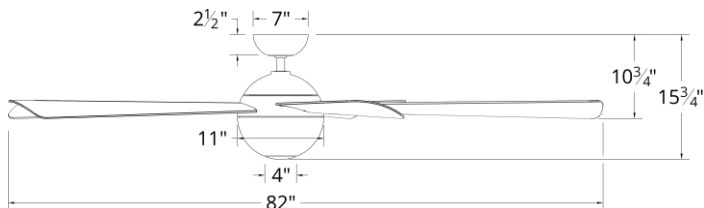

ORB 82" Ceiling Fan
FR-W1816-82L

MODERN FORMS
SMART FANS

PRODUCT DESCRIPTION

With its killer sci-fi style and smart functionality- thanks to our exclusive Modern Forms app- Orb is the ultimate case of smart meets cool. Its DC motor always keeps quiet, and Orb is breathtaking when finished in a sleek carbon fiber or Porsche-worthy silver.

SPECIFICATIONS

- **Construction:** Aluminum
- **Blade:** 12° Pitch, 82" sweep, ABS
- **Downrod:** 1" O.D. x 4.5"H included
- **Mounting Slope:** Up to 30°
- **Lead Wire:** 80"
- **Hanging Weight:** 35 lbs
- **Total Power:** 61W
- **Standards:** ETL/cETL Wet Location listed

FEATURES

- 6 fan speeds through both Summer and Winter Modes
- Silent DC motor
- Optional LED light kit included
- Includes RF wall control
- Additional RF wall control for 3, 4-way control sold separately
- Compatible with Modern Forms app

LIGHT KIT PERFORMANCE

- **Light Source:** LED
- **Light Wattage:** 13
- **Dimming:** Integrated
- **Color Temperature:** 3000K (2700K / 3500K options available)
- **Rated Life:** 50,000 Hours
- **Standards:** Title 24 JA8-2016 Compliant

ESTIMATED AIR PERFORMANCE

- **Airflow:** 9064 cubic ft per minute on high
- **Power:** 48 watts on high
- **Airflow Efficiency:** 190 cubic ft per minute per watt
- **Revolutions Per Minute:** 98 RPMs on high

WIRELESS PERFORMANCE

- **RF Pairing Distance:** Up to 30 ft from fan
- **Wi-Fi Range:** Up to 150 ft*

ORDER NUMBER

Model	LED Lumens	Delivered Lumens	Housing	Blade
FR-W1816-82L	1110	376	AS Automotive Silver	Automotive Silver
			CFI Carbon Fiber	Carbon Fiber

Example: **FR-W1816-82L-BZ**

For 2700K add "-27"; 3500K add "-35" before AS (Automotive Silver): **FR-W1816-82L-27-AS**; "27"; "35" before CFI (Carbon Fiber):

FR-W1816-82L27-CFI

*Results may vary based on application and surroundings.

modernforms.com
Phone (866) 810.6615
Fax (800) 526.2585

Headquarters/Eastern Distribution Center
44 Harbor Park Drive
Port Washington, NY 11050

Central Distribution Center
1600 Distribution Ct
Lithia Springs, GA 30122

Western Distribution Center
1750 Archibald Avenue
Ontario, CA 91760