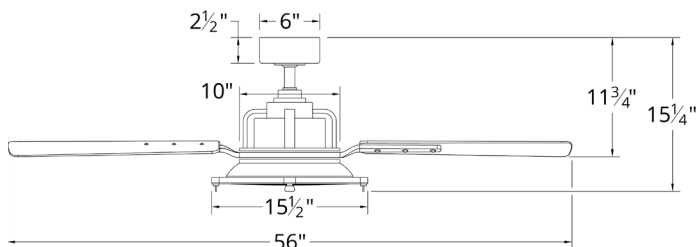

NAUTILUS 56" Ceiling Fan

FR-W1818-56L

MODERN FORMS SMART FANS

PRODUCT DESCRIPTION

With its elevated take on nautical style, this smart fan more than delivers on both form and function. Weathered wood-finished blades complement the polish of oil-rubbed bronze or graphite housings, while the WAC-powered LED luminaire radiates beautifully through an optically enhanced Fresnel glass lens. The DC motor keeps the blades running quietly so you'll always hear the sound of the waves- whether they're steps from your porch or in an afternoon daydream.

SPECIFICATIONS

Construction: Aluminum
Blade: 13° Pitch, 56" sweep, ABS
Downrod: 1" O.D. x 4.5"H included
Mounting Slope: Up to 30°
Lead Wire: 80"
Hanging Weight: 23 lbs
Total Power: 52.5W
Standards: ETL/cETL Wet Location listed

FEATURES

- 6 fan speeds through both Summer and Winter Modes
- Silent DC motor
- Luminaire cover not available
- Includes RF wall control
- Additional RF wall control for 3, 4-way control sold separately
- Compatible with Modern Forms app

LIGHT KIT PERFORMANCE

Light Source: LED
Light Wattage: 23.5W
Dimming: Integrated
Color Temperature: 3000K (2700K / 3500K options available)
Rated Life: 50,000 Hours
Standards: Title 24 JA8-2016 Compliant

ESTIMATED AIR PERFORMANCE

Airflow: 7013 cubic ft per minute on high
Power: 29 watts on high
Airflow Efficiency: 245 cubic ft per minute per watt
Revolutions Per Minute: 145 RPMs on high

WIRELESS PERFORMANCE

RF Pairing Distance: Up to 30 ft from fan
Wi-Fi Range: Up to 150 ft*

ORDER NUMBER

Model	LED Lumens	Delivered Lumens	Housing		Blade	
FR-W1818-56L	2041	1347	GH	Graphite	WG	Weathered Gray
			OB	Oil Rubbed Bronze	DW	Dark Walnut

Example: **FR-W1818-56L-GH/WG**

For 2700K add "27"; 3500K add "35" before finish: **FR-W1818-56L270BDW**

*Results may vary based on application and surroundings.

modernforms.com
Phone (866) 810.6615
Fax (800) 526.2585

Headquarters/Eastern Distribution Center
44 Harbor Park Drive
Port Washington, NY 11050

Central Distribution Center
1600 Distribution Ct
Lithia Springs, GA 30122

Western Distribution Center
1750 Archibald Avenue
Ontario, CA 91760