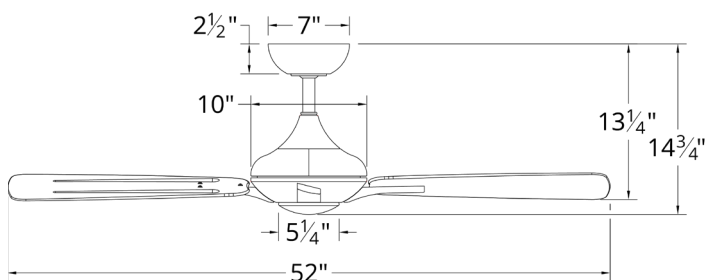

MYKONOS 52" Ceiling Fan

FR-W1819-52L

MODERN FORMS SMART FANS

PRODUCT DESCRIPTION

You know a smart fan named after the Greek "Isle of Winds" is going to be timeless, and Mykonos delivers in spades. It's perfect for transitional spaces with its contrast finishes and streamlined look. Maximize control with the Modern Forms app, which can establish optimized schedules based on your behavior and reduce energy costs by connecting to your thermostat.

SPECIFICATIONS

Construction: Aluminum
Blade: 14° Pitch, 52" sweep, ABS
Downrod: 1" O.D. x 4.5"H included
Mounting Slope: Up to 30°
Lead Wire: 80"
Hanging Weight: 14 lbs
Total Power: 45W
Standards: ETL/cETL Wet Location listed

FEATURES

- 6 fan speeds through both Summer and Winter Modes
- Silent DC motor
- Luminaire cover not available
- Includes RF wall control
- Additional RF wall control for 3, 4-way control sold separately
- Compatible with Modern Forms app

LIGHT KIT PERFORMANCE

Light Source: LED
Light Wattage: 13W
Dimming: Integrated
Color Temperature: 3000K (2700K / 3500K options available)
Rated Life: 50,000 Hours
Standards: Title 24 JA8-2016 Compliant

ESTIMATED AIR PERFORMANCE

Airflow: 5236 cubic ft per minute on high
Power: 32 watts on high
Airflow Efficiency: 162 cubic ft per minute per watt
Revolutions Per Minute: 172 RPMs on high

WIRELESS PERFORMANCE

RF Pairing Distance: Up to 30 ft from fan
Wi-Fi Range: Up to 150 ft*

ORDER NUMBER

Model	LED Lumens	Delivered Lumens	Housing		Blade	
FR-W1819-52L	1110	381	BZ	Bronze	DW	Dark Walnut
			GH	Graphite	WG	Weathered Gray
			MW	Matte White		Matte White

Example: **FR-W1819-52L-GH/MW**

For 2700K add "-27" before MW (Matte White): **FR-W1819-52L-27-MW**; "27" before BZDW (Bronze/Dark Walnut) or GHWG (Graphite/Weathered Gray): **FR-W1819-52L27BZDW**

For 3500K add "-35" before MW (Matte White): **FR-W1819-52L-35-MW**; "35" before BZDW (Bronze/Dark Walnut) or GHWG (Graphite/Weathered Gray): **FR-W1819-52L35BZDW**

*Results may vary based on application and surroundings.

modernforms.com
Phone (866) 810.6615
Fax (800) 526.2585

Headquarters/Eastern Distribution Center
44 Harbor Park Drive
Port Washington, NY 11050

Central Distribution Center
1600 Distribution Ct
Lithia Springs, GA 30122

Western Distribution Center
1750 Archibald Avenue
Ontario, CA 91760