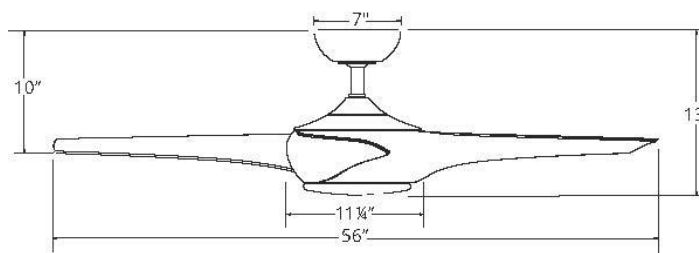

NIRVANA 56" Ceiling Fan
FR-W1916-56L

MODERN FORMS
SMART FANS

PRODUCT DESCRIPTION

Enlightenment is attainable today with an AI enabled fan. Available in four distinct finishes to accommodate various design styles including Matte Black, Distressed Koa, Titanium Silver, or Pure White for the modern living space. An optional energy efficient LED luminaire integrated within rounds out the design.

SPECIFICATIONS

- **Construction:** Aluminum
- **Blade:** 14° Pitch, 56" sweep, ABS
- **Downrod:** 1" O.D. x 4.5"H included
- **Mounting Slope:** Up to 30°
- **Lead Wire:** 80"
- **Hanging Weight:** 17 lbs
- **Total Power:** 46.5W
- **Standards:** ETL/cETL Wet Location listed

FEATURES

- 6 fan speeds through both Summer and Winter Modes
- Silent DC motor
- Optional LED light kit included
- Includes RF wall control
- Additional RF wall control for 3, 4-way control sold separately
- Compatible with Modern Forms app

LIGHT KIT PERFORMANCE

- **Light Source:** LED
- **Light Wattage:** 19.5W
- **Dimming:** Integrated
- **Color Temperature:** 3000K (2700K / 3500K options available)
- **Rated Life:** 50,000 Hours
- **Standards:** Title 24 JA8-2016 Compliant

ESTIMATED AIR PERFORMANCE

- **Airflow:** 6989 cubic ft per minute on high
- **Power:** 27 watts on high
- **Airflow Efficiency:** 263 cubic ft per minute per watt
- **Revolutions Per Minute:** 151 RPMs on high

WIRELESS PERFORMANCE

- **RF Pairing Distance:** Up to 30 ft from fan
- **Wi-Fi Range:** Up to 150 ft*

ORDER NUMBER

Model	LED Lumens	Delivered Lumens	Housing	Blade
FR-W1916-56L	1600	825	TT Titanium Silver	Titanium Silver
			GW Gloss White	Gloss White
			KO Koa	Koa
			MB Matte Black	Matte Black

Example: **FR-W1916-56L-KO**

For 2700K add "-27"; 3500K add "-35" before the finish: **FR-W1916-56L-27-GW**

*Results may vary based on application and surroundings.

modernforms.com
Phone (866) 810.6615
Fax (800) 526.2585

Headquarters/Eastern Distribution Center
44 Harbor Park Drive
Port Washington, NY 11050

Central Distribution Center
1600 Distribution Ct
Lithia Springs, GA 30122

Western Distribution Center
1750 Archibald Avenue
Ontario, CA 91760