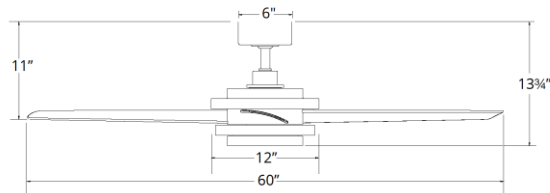

VENUS 60" Ceiling Fan

FR-W1920-60L

MODERN FORMS SMART FANS

PRODUCT DESCRIPTION

An otherworldly experience awaits with a silent DC motor so you can hear the leaves rustling outdoors or nothing at all inside. With our Modern Forms app, this smart fan can integrate with smart home devices you already own, and adaptively learn your desires to schedule its own activity and cut down on energy use.

SPECIFICATIONS

Construction: Aluminum
Blade: 14° Pitch, 60" sweep, ABS
Downrod: 1" O.D. x 4.5"H included
Mounting Slope: Up to 30°
Lead Wire: 80"
Hanging Weight: 19 lbs
Total Power: 37.5W
Standards: ETL/cETL Wet Location listed

FEATURES

- 6 fan speeds through both Summer and Winter Modes
- Silent DC motor
- Optional LED light kit included
- Includes RF wall control
- Additional RF wall control for 3, 4-way control sold separately
- Compatible with Modern Forms app

LIGHT KIT PERFORMANCE

Light Source: LED
Light Wattage: 19.5W
Dimming: Integrated
Color Temperature: 3000K (2700K / 3500K options available)
Rated Life: 50,000 Hours
Standards: Title 24 JA8-2016 Compliant

ESTIMATED AIR PERFORMANCE

Airflow: 7154 cubic ft per minute on high
Power: 18 watts on high
Airflow Efficiency: 397 cubic ft per minute per watt
Revolutions Per Minute: 145 RPMs on high

WIRELESS PERFORMANCE

RF Pairing Distance: Up to 30 ft from fan
Wi-Fi Range: Up to 150 ft*

ORDER NUMBER

Model	LED Lumens	Delivered Lumens	Housing	Blade
FR-W1920-60L	1600	1025	AB Aged Brass	BZ Bronze
			TT Titanium Silver	MW Matte White
			AV Antique Silver	MB Matte Black

Example: **FR-W1920-60L-TT/MW**

For 2700K add "27"; 3500K add "35" before the finish: **FR-W1920-60L-27-ABBZ**

*Results may vary based on application and surroundings.

modernforms.com
Phone (866) 810.6615
Fax (800) 526.2585

Headquarters/Eastern Distribution Center
44 Harbor Park Drive
Port Washington, NY 11050

Central Distribution Center
1600 Distribution Ct
Lithia Springs, GA 30122

Western Distribution Center
1750 Archibald Avenue
Ontario, CA 91760