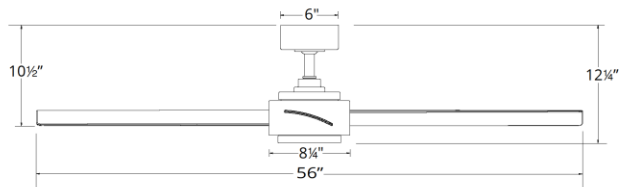

PARADOX 56" Ceiling Fan

FR-W1922-56L

MODERN FORMS
SMART FANS

PRODUCT DESCRIPTION

Silently spinning, a square body creates an austere and sophisticated design. Weatherproof ABS blades and two-toned finishes include Matte Black with Antique Silver or Matte Black with Aged Bronze for a contrasting and visually stunning style.

SPECIFICATIONS

Construction: Aluminum
Blade: 14° Pitch, 56" sweep, ABS
Downrod: 1" O.D. x 4.5"H included
Mounting Slope: Up to 30°
Lead Wire: 80"
Hanging Weight: 17 lbs
Total Power: 48.5W
Standards: ETL/cETL Wet Location listed

FEATURES

- 6 fan speeds through both Summer and Winter Modes
- Silent DC motor
- Optional LED light kit included
- Includes RF wall control
- Additional RF wall control for 3, 4-way control sold separately
- Compatible with Modern Forms app

LIGHT KIT PERFORMANCE

Light Source: LED
Light Wattage: 19.5W
Dimming: Integrated
Color Temperature: 3000K (2700K / 3500K options available)
Rated Life: 50,000 Hours
Standards: Title 24 JA8-2016 Compliant

ESTIMATED AIR PERFORMANCE

Airflow: 7672 cubic ft per minute on high
Power: 29 watts on high
Airflow Efficiency: 262 cubic ft per minute per watt
Revolutions Per Minute: 149 RPMs on high

WIRELESS PERFORMANCE

RF Pairing Distance: Up to 30 ft from fan
Wi-Fi Range: Up to 150 ft*

ORDER NUMBER

Model	LED Lumens	Delivered Lumens	Housing	Blade
FR-W1922-56L	1600	955	AV <i>Antique Silver</i> AB <i>Antique Brass</i>	MB <i>Matte Black</i> MB <i>Matte Black</i>

Example: **FR-W1922-56L-AB/MB**

For 2700K add "27"; 3500K add "35" before the finish: **FR-W1922-56L27AVMB**

*Results may vary based on application and surroundings.

modernforms.com
Phone (866) 810.6615
Fax (800) 526.2585

Headquarters/Eastern Distribution Center
44 Harbor Park Drive
Port Washington, NY 11050

Central Distribution Center
1600 Distribution Ct
Lithia Springs, GA 30122

Western Distribution Center
1750 Archibald Avenue
Ontario, CA 91760